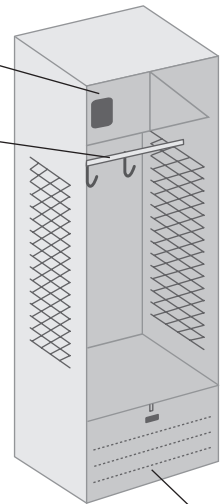

24" Wide Standard Open Access Lockers

24" WIDE STANDARD OPEN ACCESS LOCKERS

Constructed of 16 gauge steel, Salisbury 70000 series standard open access lockers provide a large open and ventilated space for clothing, uniforms and many other applications. Available in 18" and 24" depths, standard open access lockers are two (2) feet wide and six (6) feet high and are available in a gray, tan or blue powder coated finish and as unassembled or assembled units. Standard open access lockers feature a 13-3/4" deep upper shelf with a 12" W x 12-1/2" H x 13-3/4" D top compartment that includes a recessed hasp. Standard open access lockers also include two (2) single wall hooks, a coat rod and a 14" high foot locker. The foot locker includes a hinged lid and a vented front panel with a padlock hasp for secure equipment storage. Built-in locks (#77710 for combination and #77715 for key) and padlocks (#77720 for combination and #77725 for key) are available as options upon request for the top compartment. Combination and keyed padlocks (#77720 and #77725) are available as options upon request for the foot lockers. See standard open access locker options and locks on page 37.

OPEN ACCESS LOCKER FEATURES

LOCKABLE TOP COMPARTMENT

COAT ROD

LOCKABLE FOOT LOCKER

Standard open access lockers feature a 12" W x 12-1/2" H x 13-3/4" D recessed hasp top compartment that can accommodate built-in locks (#77710 for combination and #77715 for key) and padlocks (#77720 for combination and #77725 for key). Open access lockers also include two wall hooks, a coat rod and a 14" high foot locker. The foot locker includes a hinged lid and a vented front panel with a padlock hasp for secure equipment storage that accommodates combination and keyed padlocks (#77720 and #77725).