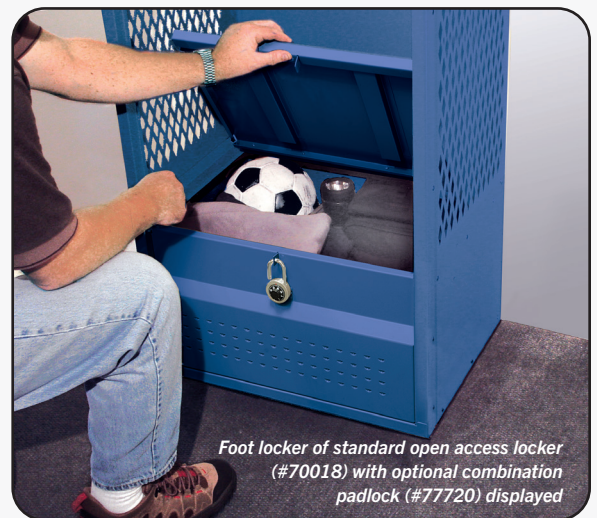

Foot locker of standard open access locker (#70018) with optional combination padlock (#77720) displayed

¹ Specify gray tan blue

² Specify UNASSEMBLED ASSEMBLED