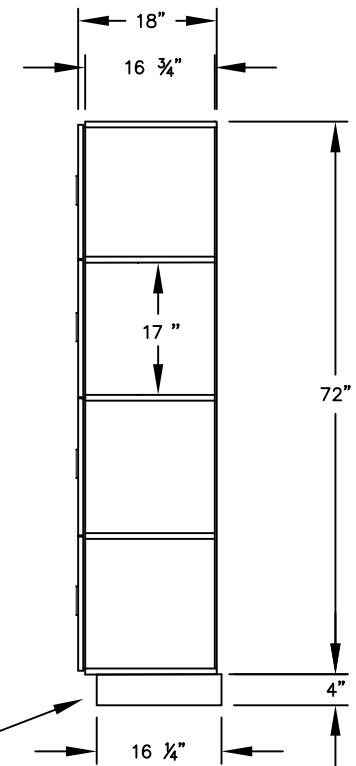

(NOTE: DESIGNER LOCKER SHOWN WITHOUT SIDE PANEL OR SLOPING HOOD. PLEASE ORDER SEPARATELY.)

MODEL #34168
12" WIDE FOUR TIER
DESIGNER WOOD LOCKER – 1 WIDE

(4) LOCKER COMPARTMENTS
 EACH COMPARTMENT:
 10-3/4" W x 17" H x 16-3/4" D

SIDE VIEW

(BASES ARE MADE OF INDUSTRIAL GRADE PARTICLEBOARD AND ARE COVERED IN A DURABLE BLACK LAMINATE. PLEASE SET BASE TO ALLOW 5/8" BETWEEN THE BACK OF THE LOCKER AND THE WALL FOR AIR VENTILATION.)

MODEL #34168

12" WIDE FOUR TIER
 DESIGNER WOOD LOCKER
 SIX FEET HIGH (ADD 4" FOR BASE)

AVAILABLE FINISHES: GRAY, BLUE, BLACK,
 MAPLE, CHERRY OR MAHOGANY

DRAWN: 5/2024

Established in 1936, Salsbury Industries is the industry leader in manufacturing and distributing quality lockers.