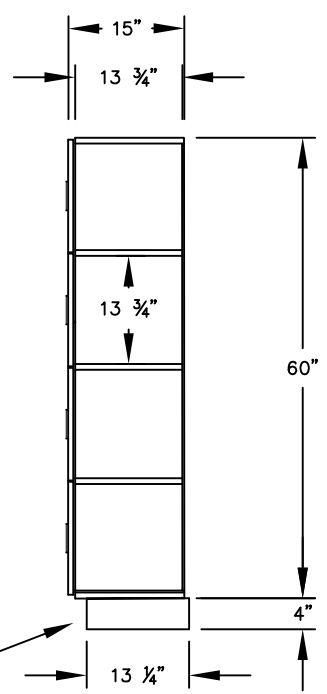

(NOTE: DESIGNER LOCKER SHOWN WITHOUT SIDE PANEL OR SLOPING HOOD. PLEASE ORDER SEPARATELY.)

MODEL #34355
12" WIDE FOUR TIER
DESIGNER WOOD LOCKER – 3 WIDE

(12) LOCKER COMPARTMENTS
 EACH COMPARTMENT:
 10-3/4" W x 14" H x 13-3/4" D

SIDE VIEW

(BASES ARE MADE OF INDUSTRIAL GRADE PARTICLEBOARD AND ARE COVERED IN A DURABLE BLACK LAMINATE. PLEASE SET BASE TO ALLOW 5/8" BETWEEN THE BACK OF THE LOCKER AND THE WALL FOR AIR VENTILATION.)

MODEL #34355

12" WIDE FOUR TIER
 DESIGNER WOOD LOCKER
 FIVE FEET HIGH (ADD 4" FOR BASE)

AVAILABLE FINISHES: GRAY, BLUE, BLACK,
 MAPLE, CHERRY OR MAHOGANY

DRAWN: 3/2020

Established in 1936, Salsbury Industries is the industry leader in manufacturing and distributing quality lockers.