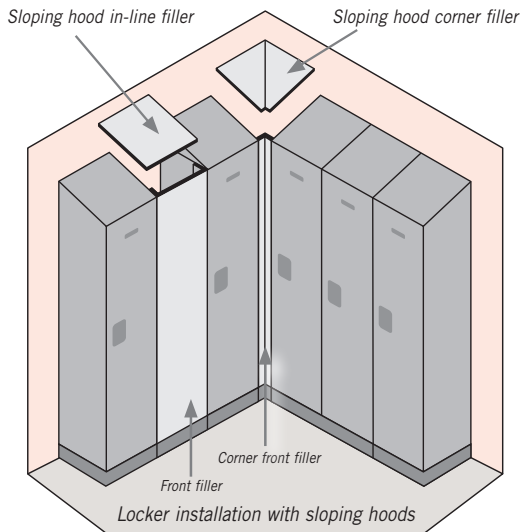

LOCKER FILLERS

Salsbury locker fillers are an ideal option for locker installations that encounter obstructions such as pipes, columns and other obstacles. Corner and in-line fillers overlay gaps between the existing locker tops and are easily attached providing a finished look to the locker installation. Vertical front fillers provide a professional appearance to the locker installation. Locker fillers can be easily field cut for custom installations.

TOP FILLERS - CORNER

MODEL	DESCRIPTION	WEIGHT	PRICE
33337¹	Flat top filler - corner - for 15" deep lockers	4 lbs.	$50.00
33338¹	Flat top filler - corner - for 18" deep lockers	4 lbs.	$60.00
33331¹	Flat top filler - corner - for 21" deep lockers	5 lbs.	$70.00
22239¹	Flat top filler - corner - for 24" deep lockers	5 lbs.	$70.00
33377¹	Sloping hood filler - corner - for 15" deep lockers	5 lbs.	$60.00
33378¹	Sloping hood filler - corner - for 18" deep lockers	5 lbs.	$70.00
33371¹	Sloping hood filler - corner - for 21" deep lockers	6 lbs.	$80.00
22279¹	Sloping hood filler - corner - for 24" deep lockers	6 lbs.	$80.00

TOP FILLERS - IN-LINE

MODEL	DESCRIPTION	WEIGHT	PRICE
33347¹	Flat top filler - in-line - 15" wide - for 15" deep lockers	3 lbs.	$40.00
33348¹	Flat top filler - in-line - 15" wide - for 18" deep lockers	3 lbs.	$50.00
33341¹	Flat top filler - in-line - 15" wide - for 21" deep lockers	4 lbs.	$60.00
22249¹	Flat top filler - in-line - 15" wide - for 24" deep lockers	4 lbs.	$60.00
33387¹	Sloping hood filler - in-line - 15" wide - for 15" deep lockers	4 lbs.	$50.00
33388¹	Sloping hood filler - in-line - 15" wide - for 18" deep lockers	4 lbs.	$60.00
33381¹	Sloping hood filler - in-line - 15" wide - for 21" deep lockers	5 lbs.	$70.00
22289¹	Sloping hood filler - in-line - 15" wide - for 24" deep lockers	5 lbs.	$70.00

FRONT FILLERS - VERTICAL

MODEL	DESCRIPTION	WEIGHT	PRICE
33369¹	Front filler - vertical - 9" wide - 72" high	10 lbs.	$80.00
33367¹	Front filler - vertical - 15" wide - 72" high	15 lbs.	$100.00
33364	Corner front filler - vertical - black - 72" high	5 lbs.	$50.00

¹ Specify

DESIGNER LOCKER LOCKS / NUMBER PLATES

MODEL	DESCRIPTION	PRICE
33310	Built-in lock - combination style	$15.00
33311	Master control key - for built-in combination lock #33310	$10.00
33315	Built-in lock - key style with (2) keys	$15.00
33315-ADA	ADA compliant lock - key style with (2) key and (2) ADA key heads	$20.00
33316	Master control key - for built-in key lock #33315	$10.00
33399	Key blanks - for #33315 built-in locks - box of (50)	$35.00
33320	Padlock - combination style	$10.00
33321	Master control key - for combination padlock #33320	$10.00
33325	Padlock - key style with (2) keys	$10.00
33329	Key blanks - for #33325 key padlocks - box of (50)	$35.00
33390	Electronic lock (specify: silver, black or gold finish)	$65.00
33393	Custom lock installation - lock provided by owner	$10.00
33395	Resettable combination lock (specify: silver or black finish)	$30.00
33396	Master control key - for resettable combination lock #33395	$10.00
33360	Custom engraved number plates - 2-1/4" W x 1-1/8" H	$3.00

Sample recessed hasp with combination padlock (#33320) displayed

Sample electronic lock (#33390) in silver finish displayed

For single or multi-use applications.

Sample recessed hasp with resettable combination lock (#33395) in silver finish displayed