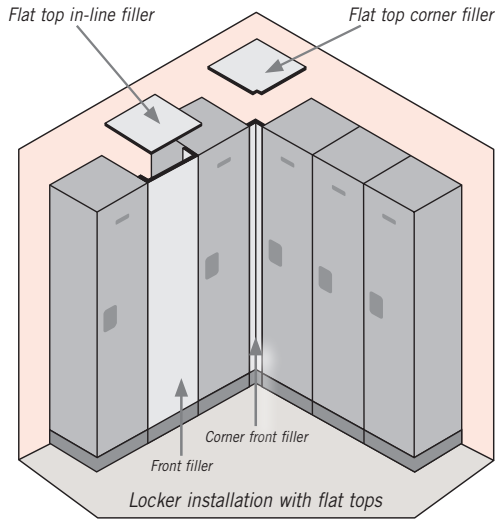

LOCKER FILLERS

Salsbury locker fillers are an ideal option for locker installations that encounter obstructions such as pipes, columns and other obstacles. Corner and in-line fillers overlay gaps between the existing locker tops and are easily attached providing a finished look to the locker installation. Vertical front fillers provide a professional appearance to the locker installation. Locker fillers can be easily field cut for custom installations.

TOP FILLERS - CORNER

MODEL	DESCRIPTION	WEIGHT	PRICE
33337¹	Flat top filler - corner - for 15" deep lockers	4 lbs.	$50.00
33338¹	Flat top filler - corner - for 18" deep lockers	4 lbs.	$60.00
33331¹	Flat top filler - corner - for 21" deep lockers	5 lbs.	$70.00
22239¹	Flat top filler - corner - for 24" deep lockers	5 lbs.	$70.00
33377¹	Sloping hood filler - corner - for 15" deep lockers	5 lbs.	$60.00
33378¹	Sloping hood filler - corner - for 18" deep lockers	5 lbs.	$70.00
33371¹	Sloping hood filler - corner - for 21" deep lockers	6 lbs.	$80.00
22279¹	Sloping hood filler - corner - for 24" deep lockers	6 lbs.	$80.00

TOP FILLERS - IN-LINE

MODEL	DESCRIPTION	WEIGHT	PRICE
33347¹	Flat top filler - in-line - 15" wide - for 15" deep lockers	3 lbs.	$40.00
33348¹	Flat top filler - in-line - 15" wide - for 18" deep lockers	3 lbs.	$50.00
33341¹	Flat top filler - in-line - 15" wide - for 21" deep lockers	4 lbs.	$60.00
22249¹	Flat top filler - in-line - 15" wide - for 24" deep lockers	4 lbs.	$60.00
33387¹	Sloping hood filler - in-line - 15" wide - for 15" deep lockers	4 lbs.	$50.00
33388¹	Sloping hood filler - in-line - 15" wide - for 18" deep lockers	4 lbs.	$60.00
33381¹	Sloping hood filler - in-line - 15" wide - for 21" deep lockers	5 lbs.	$70.00
22289¹	Sloping hood filler - in-line - 15" wide - for 24" deep lockers	5 lbs.	$70.00

FRONT FILLERS - VERTICAL

MODEL	DESCRIPTION	WEIGHT	PRICE
33369¹	Front filler - vertical - 9" wide - 72" high	10 lbs.	$80.00
33367¹	Front filler - vertical - 15" wide - 72" high	15 lbs.	$100.00
33364	Corner front filler - vertical - black - 72" high	5 lbs.	$50.00

¹ Specify

DESIGNER LOCKER LOCKS / NUMBER PLATES

MODEL	DESCRIPTION	PRICE
33310	Built-in lock - combination style	$15.00
33311	Master control key - for built-in combination lock #33310	$10.00
33315	Built-in lock - key style with (2) keys	$15.00
33315-ADA	ADA compliant lock - key style with (2) key and (2) ADA key heads	$20.00
33316	Master control key - for built-in key lock #33315	$10.00
33399	Key blanks - for #33315 built-in locks - box of (50)	$35.00
33320	Padlock - combination style	$10.00
33321	Master control key - for combination padlock #33320	$10.00
33325	Padlock - key style with (2) keys	$10.00
33329	Key blanks - for #33325 key padlocks - box of (50)	$35.00
33390	Electronic lock (specify: silver, black or gold finish)	$65.00
33393	Custom lock installation - lock provided by owner	$10.00
33395	Resettable combination lock (specify: silver or black finish)	$30.00
33396	Master control key - for resettable combination lock #33395	$10.00
33360	Custom engraved number plates - 2-1/4" W x 1-1/8" H	$3.00

Sample recessed hasp with combination padlock (#33320) displayed

Sample electronic lock (#33390) in silver finish displayed

For single or multi-use applications.

Sample recessed hasp with resettable combination lock (#33395) in silver finish displayed