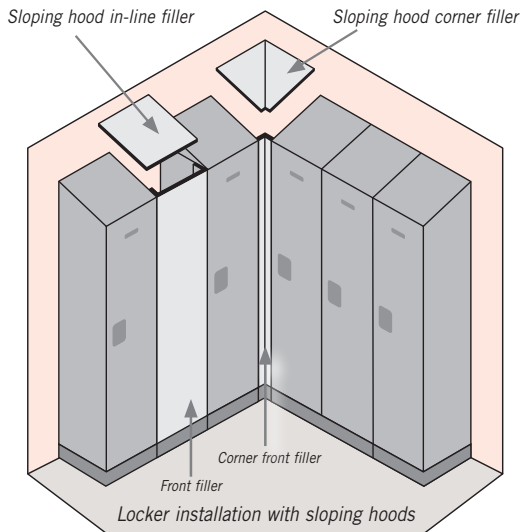

LOCKER FILLERS

Salsbury locker fillers are an ideal option for locker installations that encounter obstructions such as pipes, columns and other obstacles. Corner and in-line fillers overlay gaps between the existing locker tops and are easily attached providing a finished look to the locker installation. Vertical front fillers provide a professional appearance to the locker installation. Locker fillers can be easily field cut for custom installations.