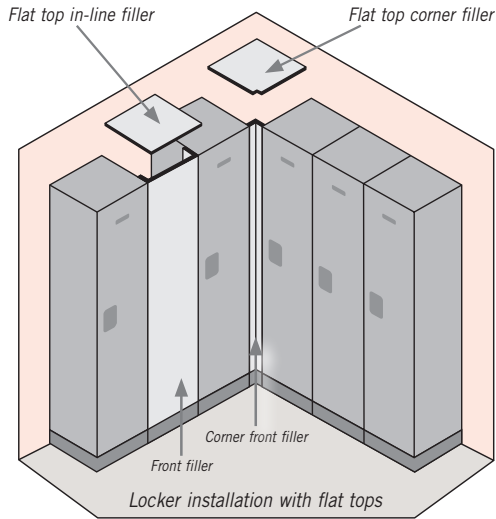

LOCKER FILLERS

Salsbury locker fillers are an ideal option for locker installations that encounter obstructions such as pipes, columns and other obstacles. Corner and in-line fillers overlay gaps between the existing locker tops and are easily attached providing a finished look to the locker installation. Vertical front fillers provide a professional appearance to the locker installation. Locker fillers can be easily field cut for custom installations.