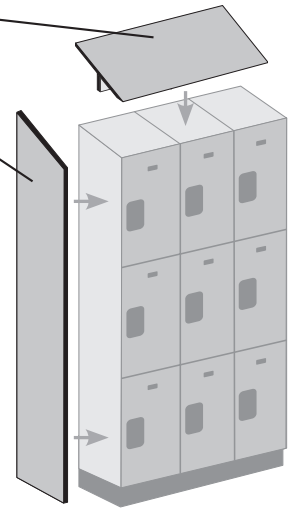

DESIGNER LOCKER OPTIONS

SLOPING HOOD
SIDE PANEL

Note: Optional sloping hoods and side panels are sold separately.

Each triple tier designer locker compartment includes a 5" deep shelf and a double prong ceiling hook.

Each four tier designer locker compartment is unobstructed for maximum storage space.

Compartment sizes:

- 16-3/4" W for all lockers
- 22-3/4" H for all triple tier lockers
- 17" H for all four tier lockers
- 16-3/4" D for all 18" deep lockers
- 19-3/4" D for all 21" deep lockers
- 22-3/4" D for all 24" deep lockers

(Triple Tier Displayed)

Note: It is recommended that all lockers be wall and/or floor anchored.

**See ALL designer locker options and locks on pages 78-79
See ALL benches on pages 104-109**

**Volume Discount Pricing
Available at Lockers.com!**