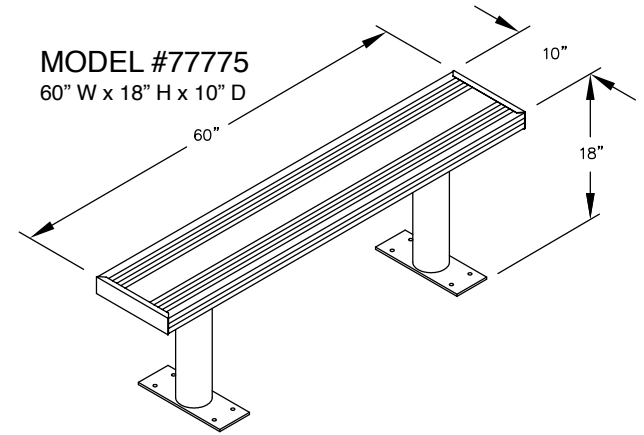

MODEL #77773
36" W x 18" H x 10" D

MODEL #77774
48" W x 18" H x 10" D

MODEL #77775
60" W x 18" H x 10" D

MODEL #77776
72" W x 18" H x 10" D

MODEL #77777
84" W x 18" H x 10" D

MODEL #77778
96" W x 18" H x 10" D

PEDESTAL BOLT PATTERN

ALUMINUM LOCKER BENCHES

- MODEL #77773 (36" Wide)
- MODEL #77774 (48" Wide)
- MODEL #77775 (60" Wide)
- MODEL #77776 (72" Wide)
- MODEL #77777 (84" Wide)
- MODEL #77778 (96" Wide)

DRAWN: 7/2020