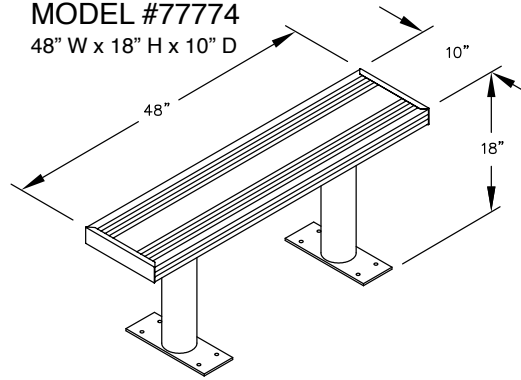

MODEL #77773
36" W x 18" H x 10" D

MODEL #77774
48" W x 18" H x 10" D

MODEL #77775
60" W x 18" H x 10" D

MODEL #77776
72" W x 18" H x 10" D

MODEL #77777
84" W x 18" H x 10" D

MODEL #77778
96" W x 18" H x 10" D

PEDESTAL BOLT PATTERN

ALUMINUM LOCKER BENCHES

- MODEL #77773 (36" Wide)
- MODEL #77774 (48" Wide)
- MODEL #77775 (60" Wide)
- MODEL #77776 (72" Wide)
- MODEL #77777 (84" Wide)
- MODEL #77778 (96" Wide)

DRAWN: 7/2020