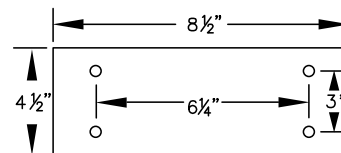

MODEL #77773
36" W x 18" H x 10" D

MODEL #77774
48" W x 18" H x 10" D

MODEL #77775
60" W x 18" H x 10" D

MODEL #77776
72" W x 18" H x 10" D

MODEL #77777
84" W x 18" H x 10" D

MODEL #77778
96" W x 18" H x 10" D

PEDESTAL BOLT PATTERN

ALUMINUM LOCKER BENCHES

- MODEL #77773 (36" Wide)
- MODEL #77774 (48" Wide)
- MODEL #77775 (60" Wide)
- MODEL #77776 (72" Wide)
- MODEL #77777 (84" Wide)
- MODEL #77778 (96" Wide)

DRAWN: 7/2020