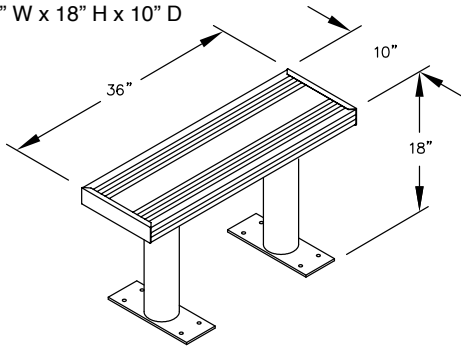

MODEL #77773
36" W x 18" H x 10" D

MODEL #77774
48" W x 18" H x 10" D

MODEL #77775
60" W x 18" H x 10" D

MODEL #77776
72" W x 18" H x 10" D

MODEL #77777
84" W x 18" H x 10" D

MODEL #77778
96" W x 18" H x 10" D

PEDESTAL BOLT PATTERN

ALUMINUM LOCKER BENCHES

- MODEL #77773 (36" Wide)
- MODEL #77774 (48" Wide)
- MODEL #77775 (60" Wide)
- MODEL #77776 (72" Wide)
- MODEL #77777 (84" Wide)
- MODEL #77778 (96" Wide)

DRAWN: 7/2020