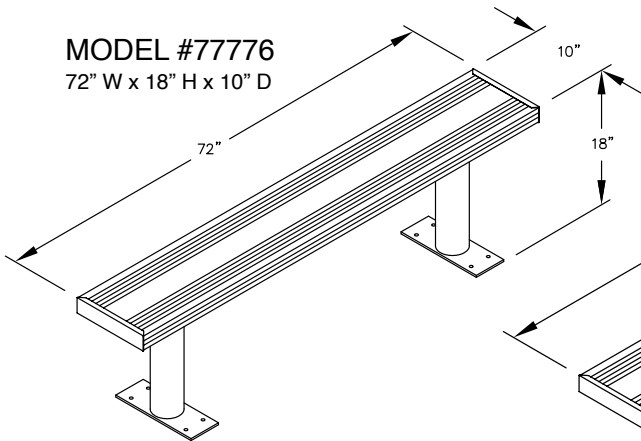

MODEL #77773
36" W x 18" H x 10" D

MODEL #77774
48" W x 18" H x 10" D

MODEL #77775
60" W x 18" H x 10" D

MODEL #77776
72" W x 18" H x 10" D

MODEL #77777
84" W x 18" H x 10" D

MODEL #77778
96" W x 18" H x 10" D

PEDESTAL BOLT PATTERN

ALUMINUM LOCKER BENCHES

- MODEL #77773 (36" Wide)
- MODEL #77774 (48" Wide)
- MODEL #77775 (60" Wide)
- MODEL #77776 (72" Wide)
- MODEL #77777 (84" Wide)
- MODEL #77778 (96" Wide)

DRAWN: 7/2020