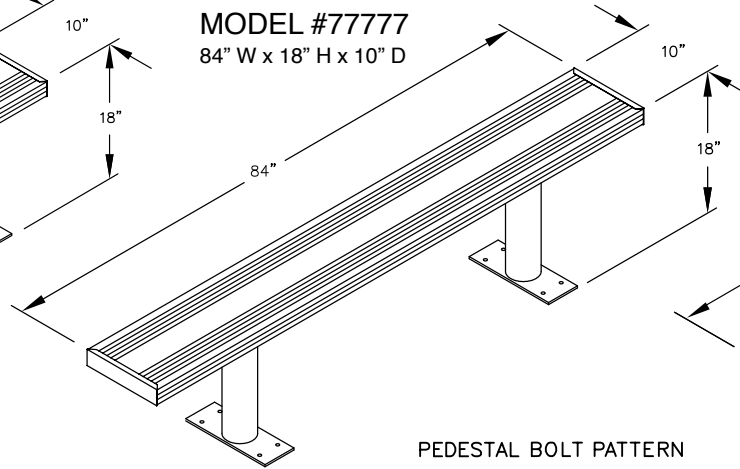

MODEL #77773
36" W x 18" H x 10" D

MODEL #77774
48" W x 18" H x 10" D

MODEL #77775
60" W x 18" H x 10" D

MODEL #77776
72" W x 18" H x 10" D

MODEL #77777
84" W x 18" H x 10" D

MODEL #77778
96" W x 18" H x 10" D

PEDESTAL BOLT PATTERN

ALUMINUM LOCKER BENCHES

- MODEL #77773 (36" Wide)
- MODEL #77774 (48" Wide)
- MODEL #77775 (60" Wide)
- MODEL #77776 (72" Wide)
- MODEL #77777 (84" Wide)
- MODEL #77778 (96" Wide)

DRAWN: 7/2020