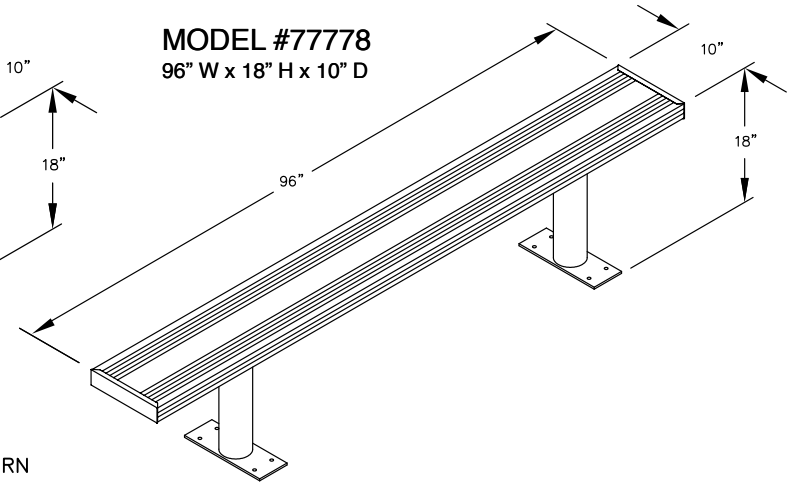

MODEL #77773
36" W x 18" H x 10" D

MODEL #77774
48" W x 18" H x 10" D

MODEL #77775
60" W x 18" H x 10" D

MODEL #77776
72" W x 18" H x 10" D

MODEL #77777
84" W x 18" H x 10" D

MODEL #77778
96" W x 18" H x 10" D

PEDESTAL BOLT PATTERN

ALUMINUM LOCKER BENCHES

- MODEL #77773 (36" Wide)
- MODEL #77774 (48" Wide)
- MODEL #77775 (60" Wide)
- MODEL #77776 (72" Wide)
- MODEL #77777 (84" Wide)
- MODEL #77778 (96" Wide)

DRAWN: 7/2020