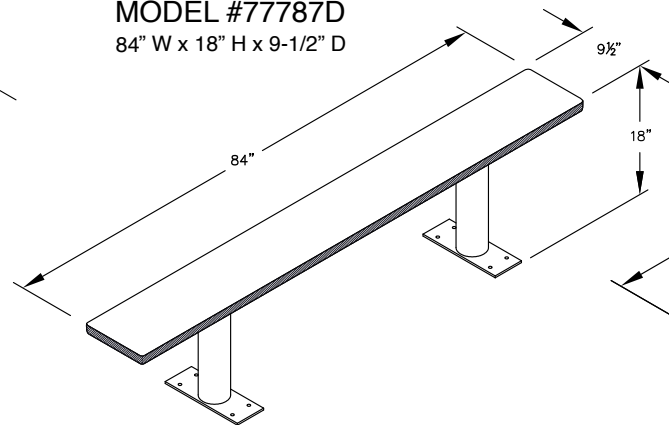

MODEL #77783D

36" W x 18" H x 9-1/2" D

MODEL #77784D

48" W x 18" H x 9-1/2" D

MODEL #77785D

60" W x 18" H x 9-1/2" D

MODEL #77786D

72" W x 18" H x 9-1/2" D

MODEL #77787D

84" W x 18" H x 9-1/2" D

MODEL #77788D

96" W x 18" H x 9-1/2" D

PEDESTAL BOLT PATTERN

**DESIGNER WOOD LOCKER BENCHES**

- MODEL #77783D (36" Wide)
- MODEL #77784D (48" Wide)
- MODEL #77785D (60" Wide)
- MODEL #77786D (72" Wide)
- MODEL #77787D (84" Wide)
- MODEL #77788D (96" Wide)