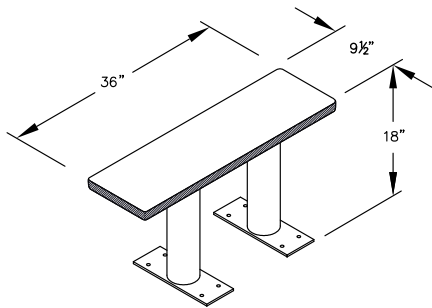

MODEL #77783D

36" W x 18" H x 9-1/2" D

MODEL #77784D

48" W x 18" H x 9-1/2" D

MODEL #77785D

60" W x 18" H x 9-1/2" D

MODEL #77786D

72" W x 18" H x 9-1/2" D

MODEL #77787D

84" W x 18" H x 9-1/2" D

MODEL #77788D

96" W x 18" H x 9-1/2" D

PEDESTAL BOLT PATTERN

**DESIGNER WOOD LOCKER BENCHES**

- MODEL #77783D (36" Wide)
- MODEL #77784D (48" Wide)
- MODEL #77785D (60" Wide)
- MODEL #77786D (72" Wide)
- MODEL #77787D (84" Wide)
- MODEL #77788D (96" Wide)