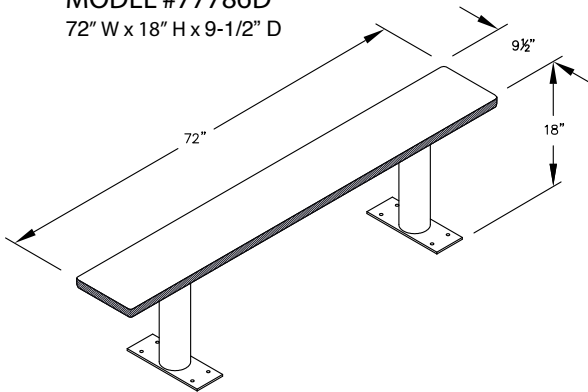

MODEL #77783D

36" W x 18" H x 9-1/2" D

MODEL #77784D

48" W x 18" H x 9-1/2" D

MODEL #77785D

60" W x 18" H x 9-1/2" D

MODEL #77786D

72" W x 18" H x 9-1/2" D

MODEL #77787D

84" W x 18" H x 9-1/2" D

MODEL #77788D

96" W x 18" H x 9-1/2" D

PEDESTAL BOLT PATTERN

**DESIGNER WOOD LOCKER BENCHES**

- MODEL #77783D (36" Wide)
- MODEL #77784D (48" Wide)
- MODEL #77785D (60" Wide)
- MODEL #77786D (72" Wide)
- MODEL #77787D (84" Wide)
- MODEL #77788D (96" Wide)