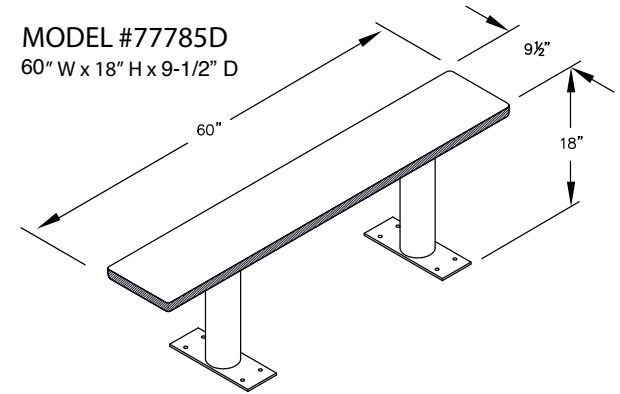

MODEL #77783D

36" W x 18" H x 9-1/2" D

MODEL #77784D

48" W x 18" H x 9-1/2" D

MODEL #77785D

60" W x 18" H x 9-1/2" D

MODEL #77786D

72" W x 18" H x 9-1/2" D

MODEL #77787D

84" W x 18" H x 9-1/2" D

MODEL #77788D

96" W x 18" H x 9-1/2" D

PEDESTAL BOLT PATTERN

**DESIGNER WOOD LOCKER BENCHES**

- MODEL #77783D (36" Wide)
- MODEL #77784D (48" Wide)
- MODEL #77785D (60" Wide)
- MODEL #77786D (72" Wide)
- MODEL #77787D (84" Wide)
- MODEL #77788D (96" Wide)