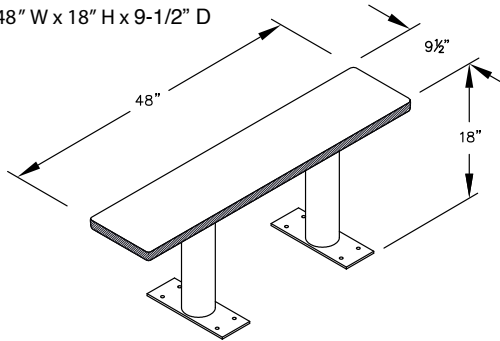

MODEL #77783D

36" W x 18" H x 9-1/2" D

MODEL #77784D

48" W x 18" H x 9-1/2" D

MODEL #77785D

60" W x 18" H x 9-1/2" D

MODEL #77786D

72" W x 18" H x 9-1/2" D

MODEL #77787D

84" W x 18" H x 9-1/2" D

MODEL #77788D

96" W x 18" H x 9-1/2" D

PEDESTAL BOLT PATTERN

**DESIGNER WOOD LOCKER BENCHES**

- MODEL #77783D (36" Wide)
- MODEL #77784D (48" Wide)
- MODEL #77785D (60" Wide)
- MODEL #77786D (72" Wide)
- MODEL #77787D (84" Wide)
- MODEL #77788D (96" Wide)