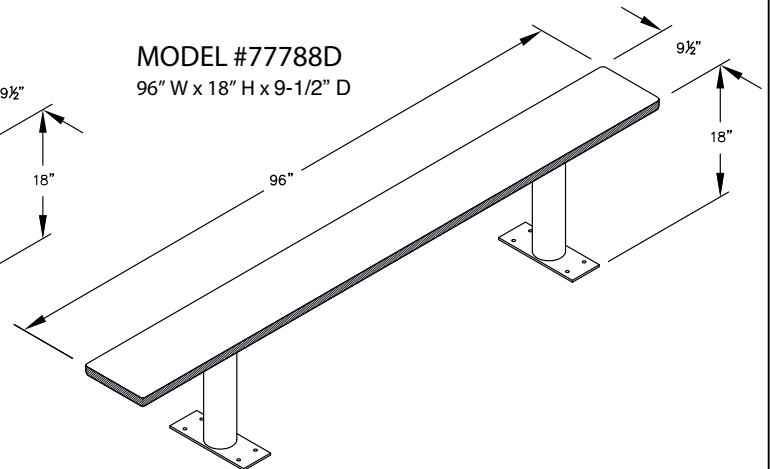

MODEL #77783D

36" W x 18" H x 9-1/2" D

MODEL #77784D

48" W x 18" H x 9-1/2" D

MODEL #77785D

60" W x 18" H x 9-1/2" D

MODEL #77786D

72" W x 18" H x 9-1/2" D

MODEL #77787D

84" W x 18" H x 9-1/2" D

MODEL #77788D

96" W x 18" H x 9-1/2" D

PEDESTAL BOLT PATTERN

**DESIGNER WOOD LOCKER BENCHES**

- MODEL #77783D (36" Wide)
- MODEL #77784D (48" Wide)
- MODEL #77785D (60" Wide)
- MODEL #77786D (72" Wide)
- MODEL #77787D (84" Wide)
- MODEL #77788D (96" Wide)