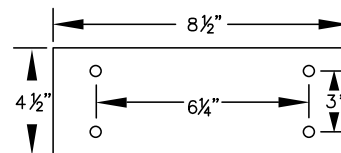

MODEL #77783D

36" W x 18" H x 9-1/2" D

MODEL #77784D

48" W x 18" H x 9-1/2" D

MODEL #77785D

60" W x 18" H x 9-1/2" D

MODEL #77786D

72" W x 18" H x 9-1/2" D

MODEL #77787D

84" W x 18" H x 9-1/2" D

MODEL #77788D

96" W x 18" H x 9-1/2" D

PEDESTAL BOLT PATTERN

**DESIGNER WOOD LOCKER BENCHES**

- MODEL #77783D (36" Wide)
- MODEL #77784D (48" Wide)
- MODEL #77785D (60" Wide)
- MODEL #77786D (72" Wide)
- MODEL #77787D (84" Wide)
- MODEL #77788D (96" Wide)