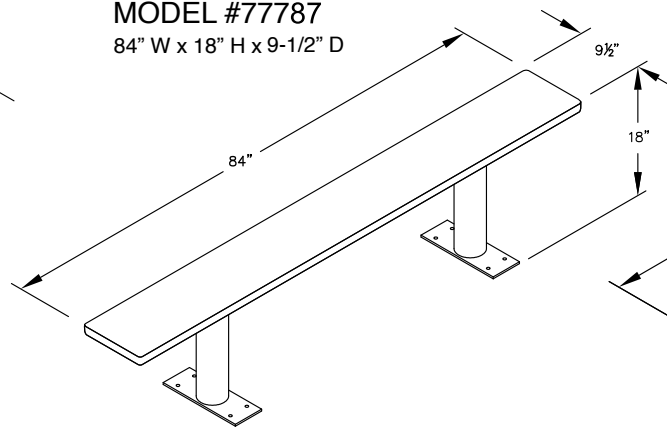

MODEL #77783
36" W x 18" H x 9-1/2" D

MODEL #77784
48" W x 18" H x 9-1/2" D

MODEL #77785
60" W x 18" H x 9-1/2" D

MODEL #77786
72" W x 18" H x 9-1/2" D

MODEL #77787
84" W x 18" H x 9-1/2" D

MODEL #77788
96" W x 18" H x 9-1/2" D

PEDESTAL BOLT PATTERN

WOOD LOCKER BENCHES

- MODEL #77783 (36" Wide)
- MODEL #77784 (48" Wide)
- MODEL #77785 (60" Wide)
- MODEL #77786 (72" Wide)
- MODEL #77787 (84" Wide)
- MODEL #77788 (96" Wide)

DRAWN: 4/2022