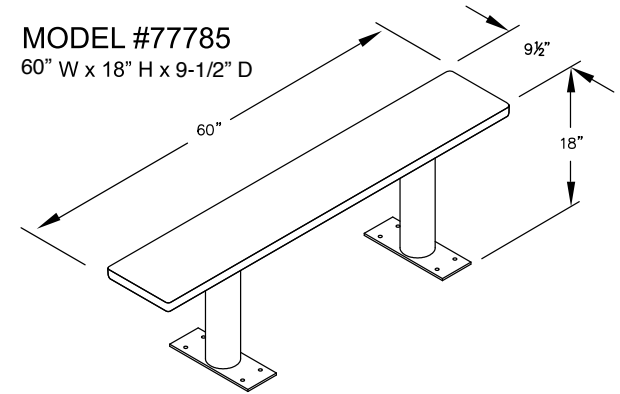

MODEL #77783
36" W x 18" H x 9-1/2" D

MODEL #77784
48" W x 18" H x 9-1/2" D

MODEL #77785
60" W x 18" H x 9-1/2" D

MODEL #77786
72" W x 18" H x 9-1/2" D

MODEL #77787
84" W x 18" H x 9-1/2" D

MODEL #77788
96" W x 18" H x 9-1/2" D

PEDESTAL BOLT PATTERN

WOOD LOCKER BENCHES

- MODEL #77783 (36" Wide)
- MODEL #77784 (48" Wide)
- MODEL #77785 (60" Wide)
- MODEL #77786 (72" Wide)
- MODEL #77787 (84" Wide)
- MODEL #77788 (96" Wide)

DRAWN: 4/2022