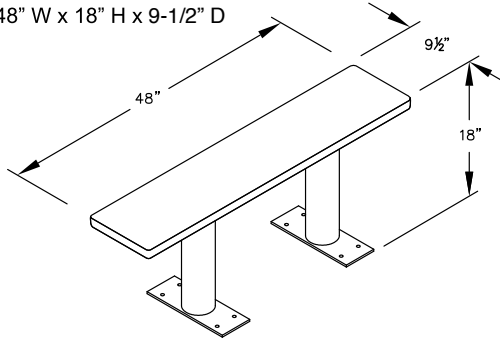

MODEL #77783
36" W x 18" H x 9-1/2" D

MODEL #77784
48" W x 18" H x 9-1/2" D

MODEL #77785
60" W x 18" H x 9-1/2" D

MODEL #77786
72" W x 18" H x 9-1/2" D

MODEL #77787
84" W x 18" H x 9-1/2" D

MODEL #77788
96" W x 18" H x 9-1/2" D

PEDESTAL BOLT PATTERN

WOOD LOCKER BENCHES

- MODEL #77783 (36" Wide)
- MODEL #77784 (48" Wide)
- MODEL #77785 (60" Wide)
- MODEL #77786 (72" Wide)
- MODEL #77787 (84" Wide)
- MODEL #77788 (96" Wide)

DRAWN: 4/2022