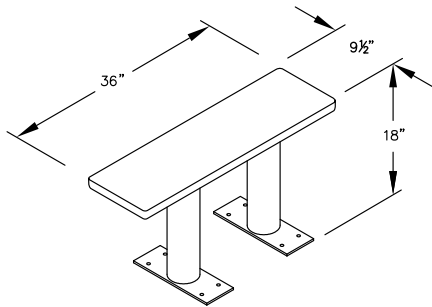

MODEL #77783
36" W x 18" H x 9-1/2" D

MODEL #77784
48" W x 18" H x 9-1/2" D

MODEL #77785
60" W x 18" H x 9-1/2" D

MODEL #77786
72" W x 18" H x 9-1/2" D

MODEL #77787
84" W x 18" H x 9-1/2" D

MODEL #77788
96" W x 18" H x 9-1/2" D

PEDESTAL BOLT PATTERN

WOOD LOCKER BENCHES

- MODEL #77783 (36" Wide)
- MODEL #77784 (48" Wide)
- MODEL #77785 (60" Wide)
- MODEL #77786 (72" Wide)
- MODEL #77787 (84" Wide)
- MODEL #77788 (96" Wide)

DRAWN: 4/2022