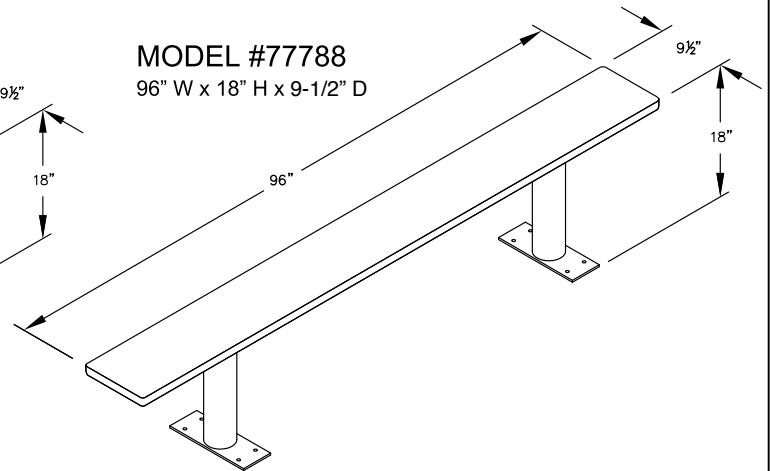

MODEL #77783
36" W x 18" H x 9-1/2" D

MODEL #77784
48" W x 18" H x 9-1/2" D

MODEL #77785
60" W x 18" H x 9-1/2" D

MODEL #77786
72" W x 18" H x 9-1/2" D

MODEL #77787
84" W x 18" H x 9-1/2" D

MODEL #77788
96" W x 18" H x 9-1/2" D

PEDESTAL BOLT PATTERN

WOOD LOCKER BENCHES

- MODEL #77783 (36" Wide)
- MODEL #77784 (48" Wide)
- MODEL #77785 (60" Wide)
- MODEL #77786 (72" Wide)
- MODEL #77787 (84" Wide)
- MODEL #77788 (96" Wide)

DRAWN: 4/2022