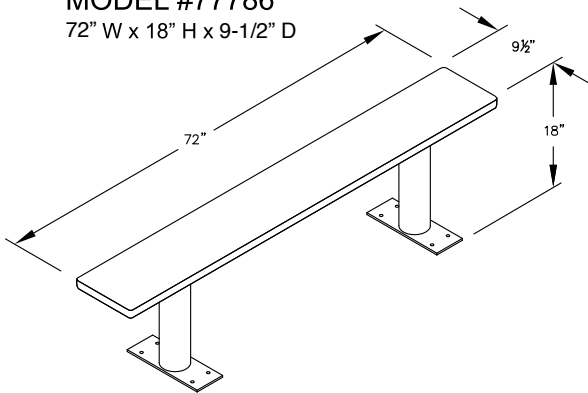

MODEL #77783
36" W x 18" H x 9-1/2" D

MODEL #77784
48" W x 18" H x 9-1/2" D

MODEL #77785
60" W x 18" H x 9-1/2" D

MODEL #77786
72" W x 18" H x 9-1/2" D

MODEL #77787
84" W x 18" H x 9-1/2" D

MODEL #77788
96" W x 18" H x 9-1/2" D

PEDESTAL BOLT PATTERN

WOOD LOCKER BENCHES

- MODEL #77783 (36" Wide)
- MODEL #77784 (48" Wide)
- MODEL #77785 (60" Wide)
- MODEL #77786 (72" Wide)
- MODEL #77787 (84" Wide)
- MODEL #77788 (96" Wide)

DRAWN: 4/2022