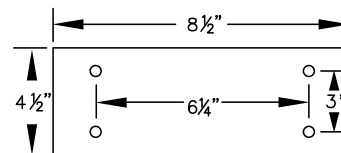

MODEL #77783
36" W x 18" H x 9-1/2" D

MODEL #77784
48" W x 18" H x 9-1/2" D

MODEL #77785
60" W x 18" H x 9-1/2" D

MODEL #77786
72" W x 18" H x 9-1/2" D

MODEL #77787
84" W x 18" H x 9-1/2" D

MODEL #77788
96" W x 18" H x 9-1/2" D

PEDESTAL BOLT PATTERN

WOOD LOCKER BENCHES

- MODEL #77783 (36" Wide)
- MODEL #77784 (48" Wide)
- MODEL #77785 (60" Wide)
- MODEL #77786 (72" Wide)
- MODEL #77787 (84" Wide)
- MODEL #77788 (96" Wide)

DRAWN: 4/2022