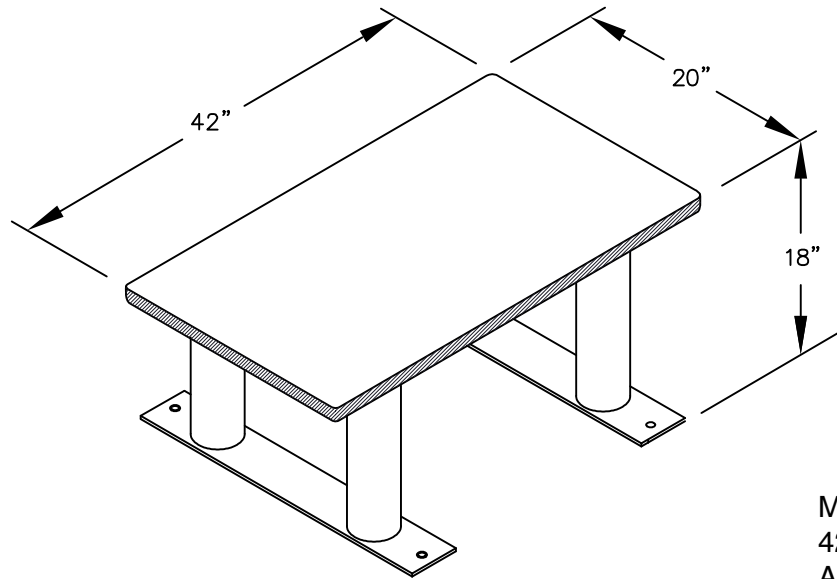

PEDESTAL
BOLT PATTERN

MODEL #77781D-ADA
42" WIDE DESIGNER WOOD
ADA LOCKER BENCH

42" W x 18" H x 20" D

MODEL #77781D-ADA

42" WIDE DESIGNER WOOD ADA
LOCKER BENCH

AVAILABLE FINISHES:
GRAY, BLUE, BLACK,
MAPLE, CHERRY OR MAHOGANY