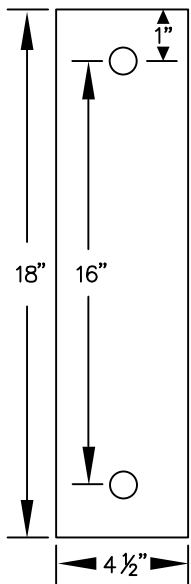

PEDESTAL
BOLT PATTERN

MODEL #77781D-ADA
42" WIDE DESIGNER WOOD
ADA LOCKER BENCH

42" W x 18" H x 20" D

MODEL #77781D-ADA

42" WIDE DESIGNER WOOD ADA
LOCKER BENCH

AVAILABLE FINISHES:
GRAY, BLUE, BLACK,
MAPLE, CHERRY OR MAHOGANY