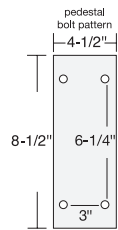

## WOOD LOCKER BENCH

**Current Pricing and Volume Discounts  
Available at [Lockers.com](http://Lockers.com)!**

84" aluminum locker benches (#77777) and  
aluminum ADA locker bench (#77771-ADA) displayed

## ALUMINUM LOCKER BENCHES

MODEL	DESCRIPTION	BENCH SIZE	WEIGHT
77773	36" (3 feet) Bench	36" W x 18" H x 10" D	15 lbs.
77774	48" (4 feet) Bench	48" W x 18" H x 10" D	20 lbs.
77775	60" (5 feet) Bench	60" W x 18" H x 10" D	25 lbs.
77776	72" (6 feet) Bench	72" W x 18" H x 10" D	30 lbs.
77777	84" (7 feet) Bench	84" W x 18" H x 10" D	35 lbs.
77778	96" (8 feet) Bench	96" W x 18" H x 10" D	40 lbs.

## ALUMINUM ADA LOCKER BENCHES

MODEL	DESCRIPTION	BENCH SIZE	WEIGHT
77771-ADA	42" ADA Bench	42" W x 18" H x 20" D	45 lbs.
77771-ADAB	42" ADA Bench with back support	42" W x 39" H x 23" D	85 lbs.
77772-ADA	48" ADA Bench	48" W x 18" H x 20" D	50 lbs.
77772-ADAB	48" ADA Bench with back support	48" W x 39" H x 23" D	95 lbs.

## WOOD LOCKER BENCHES

MODEL	DESCRIPTION	BENCH SIZE	WEIGHT
77783 <sup>1</sup>	36" (3 feet) Bench	36" W x 18" H x 9-1/2" D	20 lbs.
77784 <sup>1</sup>	48" (4 feet) Bench	48" W x 18" H x 9-1/2" D	25 lbs.
77785 <sup>1</sup>	60" (5 feet) Bench	60" W x 18" H x 9-1/2" D	30 lbs.
77786 <sup>1</sup>	72" (6 feet) Bench	72" W x 18" H x 9-1/2" D	35 lbs.
77787 <sup>1</sup>	84" (7 feet) Bench	84" W x 18" H x 9-1/2" D	40 lbs.
77788 <sup>1</sup>	96" (8 feet) Bench	96" W x 18" H x 9-1/2" D	45 lbs.