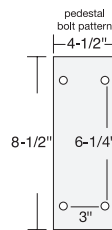

## ALUMINUM LOCKER BENCHES

MODEL	DESCRIPTION	BENCH SIZE	WEIGHT
77773	36" (3 feet) Bench	36" W x 18" H x 10" D	15 lbs.
77774	48" (4 feet) Bench	48" W x 18" H x 10" D	20 lbs.
77775	60" (5 feet) Bench	60" W x 18" H x 10" D	25 lbs.
77776	72" (6 feet) Bench	72" W x 18" H x 10" D	30 lbs.
77777	84" (7 feet) Bench	84" W x 18" H x 10" D	35 lbs.
77778	96" (8 feet) Bench	96" W x 18" H x 10" D	40 lbs.

## ALUMINUM ADA LOCKER BENCHES

MODEL	DESCRIPTION	BENCH SIZE	WEIGHT
77771-ADA	42" ADA Bench	42" W x 18" H x 20" D	45 lbs.
77771-ADAB	42" ADA Bench with back support	42" W x 39" H x 23" D	85 lbs.
77772-ADA	48" ADA Bench	48" W x 18" H x 20" D	50 lbs.
77772-ADAB	48" ADA Bench with back support	48" W x 39" H x 23" D	95 lbs.

## WOOD LOCKER BENCHES

MODEL	DESCRIPTION	BENCH SIZE	WEIGHT
77783 <sup>1</sup>	36" (3 feet) Bench	36" W x 18" H x 9-1/2" D	20 lbs.
77784 <sup>1</sup>	48" (4 feet) Bench	48" W x 18" H x 9-1/2" D	25 lbs.
77785 <sup>1</sup>	60" (5 feet) Bench	60" W x 18" H x 9-1/2" D	30 lbs.
77786 <sup>1</sup>	72" (6 feet) Bench	72" W x 18" H x 9-1/2" D	35 lbs.
77787 <sup>1</sup>	84" (7 feet) Bench	84" W x 18" H x 9-1/2" D	40 lbs.
77788 <sup>1</sup>	96" (8 feet) Bench	96" W x 18" H x 9-1/2" D	45 lbs.