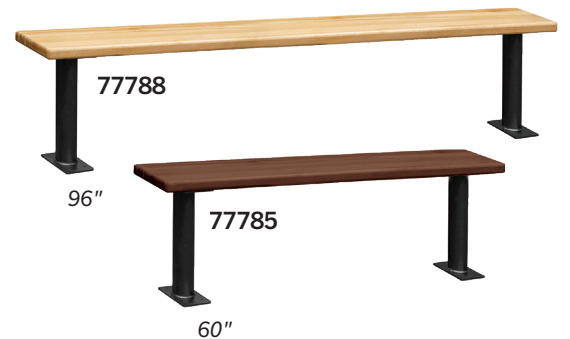

WOOD LOCKER BENCHES

WOOD LOCKER BENCHES

MODEL	DESCRIPTION	BENCH SIZE	WEIGHT
77783¹	36" (3 feet) Bench	36" W x 18" H x 9-1/2" D	20 lbs.
77784¹	48" (4 feet) Bench	48" W x 18" H x 9-1/2" D	25 lbs.
77785¹	60" (5 feet) Bench	60" W x 18" H x 9-1/2" D	30 lbs.
77786¹	72" (6 feet) Bench	72" W x 18" H x 9-1/2" D	35 lbs.
77787¹	84" (7 feet) Bench	84" W x 18" H x 9-1/2" D	40 lbs.
77788¹	96" (8 feet) Bench	96" W x 18" H x 9-1/2" D	45 lbs.