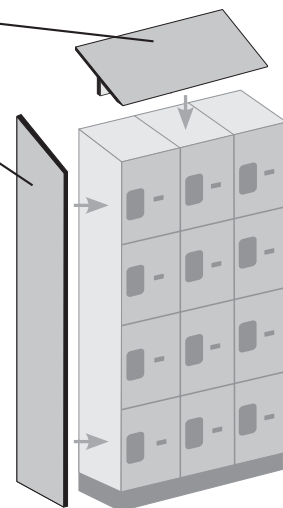

DESIGNER LOCKER OPTIONS

SLOPING HOOD

SIDE PANEL

Note: Optional sloping hoods and side panels are sold separately.

Each **triple tier designer** locker compartment includes a 5" deep shelf and a double prong ceiling hook.

Each **four tier designer** locker compartment is unobstructed for maximum storage space.

Compartment sizes:

- 13-3/4" W for all lockers
- 22-3/4" H for all triple tier lockers
- 17" H for all four tier lockers
- 16-3/4" D for all 18" deep lockers
- 19-3/4" D for all 21" deep lockers
- 22-3/4" D for all 24" deep lockers

(Four Tier Displayed)

Note: It is recommended that all lockers be wall and/or floor anchored.

See **ALL designer locker options and locks on pages 78-79**
See **ALL benches on pages 96-101**

**Current Pricing and Volume Discounts
Available at Lockers.com!**