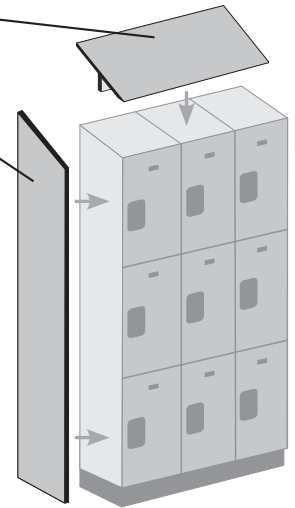

DESIGNER LOCKER OPTIONS

SLOPING HOOD
SIDE PANEL

Note: Optional sloping hoods and side panels are sold separately.

Each triple tier designer locker compartment includes a 5" deep shelf and a double prong ceiling hook.

Each four tier designer locker compartment is unobstructed for maximum storage space.

Compartment sizes:

- 13-3/4" W for all lockers
- 22-3/4" H for all triple tier lockers
- 17" H for all four tier lockers
- 16-3/4" D for all 18" deep lockers
- 19-3/4" D for all 21" deep lockers
- 22-3/4" D for all 24" deep lockers

(Triple Tier Displayed)

Note: It is recommended that all lockers be wall and/or floor anchored.

See ALL designer locker options and locks on pages 78-79
See ALL benches on pages 104-109

**Volume Discount Pricing
Available at Lockers.com!**