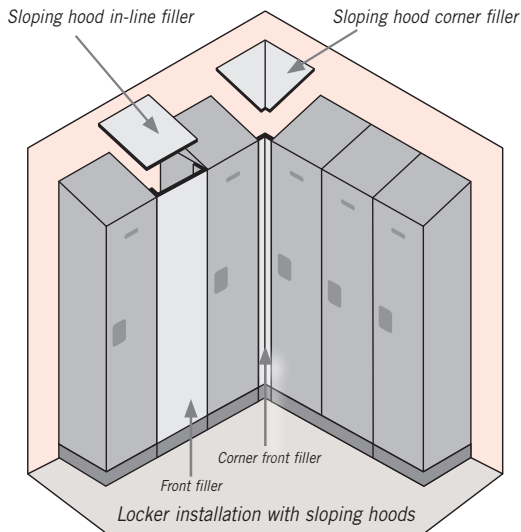

## SIDE PANELS

MODEL	DESCRIPTION	WEIGHT	PRICE
<b>FOR 15" DEEP LOCKERS</b>			
33300 <sup>1</sup>	Side panel - for 5 feet high - without sloping hood	15 lbs.	\$90.00
33309 <sup>1</sup>	Side panel - for 5 feet high - with sloping hood	15 lbs.	\$100.00
33330 <sup>1</sup>	Side panel - for 6 feet high - without sloping hood	15 lbs.	\$90.00
33339 <sup>1</sup>	Side panel - for 6 feet high - with sloping hood	15 lbs.	\$100.00
<b>FOR 18" DEEP LOCKERS</b>			
33303 <sup>1</sup>	Side panel - for 5 feet high - without sloping hood	17 lbs.	\$100.00
33304 <sup>1</sup>	Side panel - for 5 feet high - with sloping hood	17 lbs.	\$110.00
33333 <sup>1</sup>	Side panel - for 6 feet high - without sloping hood	17 lbs.	\$100.00
33334 <sup>1</sup>	Side panel - for 6 feet high - with sloping hood	17 lbs.	\$110.00
<b>FOR 21" DEEP LOCKERS</b>			
33305 <sup>1</sup>	Side panel - for 5 feet high - without sloping hood	20 lbs.	\$110.00
33306 <sup>1</sup>	Side panel - for 5 feet high - with sloping hood	20 lbs.	\$120.00
33335 <sup>1</sup>	Side panel - for 6 feet high - without sloping hood	20 lbs.	\$110.00
33336 <sup>1</sup>	Side panel - for 6 feet high - with sloping hood	20 lbs.	\$120.00
<b>FOR 24" DEEP LOCKERS</b>			
22237 <sup>1</sup>	Side panel - for 6 feet high - without sloping hood	25 lbs.	\$120.00
22238 <sup>1</sup>	Side panel - for 6 feet high - with sloping hood	25 lbs.	\$130.00

## LOCKER FILLERS

Salsbury locker fillers are an ideal option for locker installations that encounter obstructions such as pipes, columns and other obstacles. Corner and in-line fillers overlay gaps between the existing locker tops and are easily attached providing a finished look to the locker installation. Vertical front fillers provide a professional appearance to the locker installation. Locker fillers can be easily field cut for custom installations.