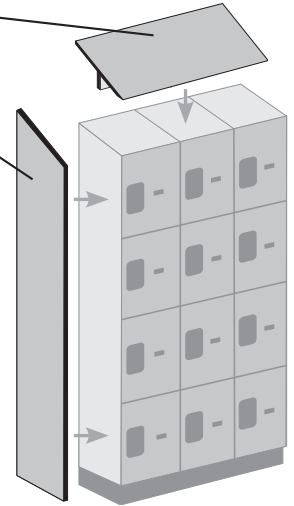

DESIGNER LOCKER OPTIONS

SLOPING HOOD
SIDE PANEL

Note: Optional sloping hoods and side panels are sold separately.

Each triple tier designer locker compartment includes a 5" deep shelf and a double prong ceiling hook.

Each four tier designer locker compartment is unobstructed for maximum storage space.

Compartment sizes:

- 13-3/4" W for all lockers
- 22-3/4" H for all triple tier lockers
- 17" H for all four tier lockers
- 16-3/4" D for all 18" deep lockers
- 19-3/4" D for all 21" deep lockers
- 22-3/4" D for all 24" deep lockers

(Four Tier Displayed)

Note: It is recommended that all lockers be wall and/or floor anchored.

See ALL designer locker options and locks on pages 78-79
See ALL benches on pages 98-103

**Volume Discount Pricing
Available at Lockers.com!**