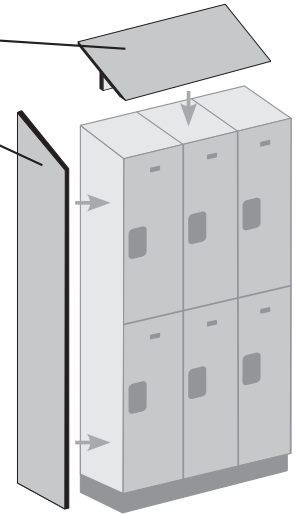

DESIGNER LOCKER OPTIONS

SLOPING HOOD
SIDE PANEL

Note: Optional sloping hoods and side panels are sold separately.

Each **single tier designer** locker compartment includes a full-depth hat shelf, an 11-3/4" deep shoe shelf, a 5" deep shelf and a double prong ceiling hook.

Each **double tier designer** locker compartment includes a 5" deep shelf and a double prong ceiling hook.

The **double tier "S" style designer** locker increases each compartment to 40-3/4" high on one side to accommodate garments. Each compartment includes a 5" deep shelf and a double prong ceiling hook.