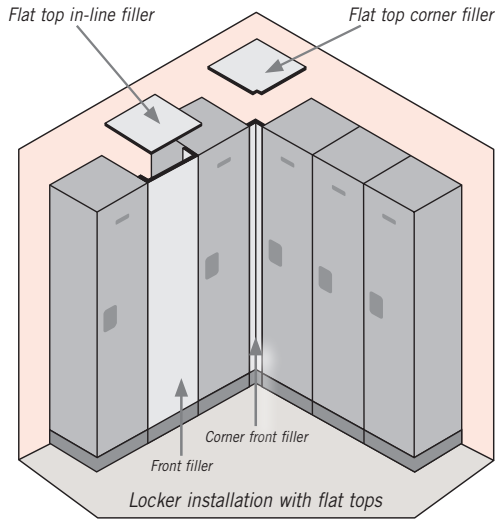

LOCKER FILLERS

Salsbury locker fillers are an ideal option for locker installations that encounter obstructions such as pipes, columns and other obstacles. Corner and in-line fillers overlay gaps between the existing locker tops and are easily attached providing a finished look to the locker installation. Vertical front fillers provide a professional appearance to the locker installation. Locker fillers can be easily field cut for custom installations.