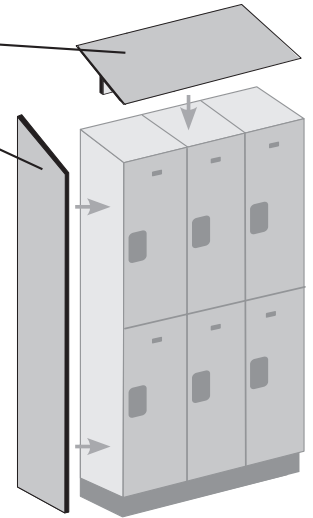

DESIGNER LOCKER OPTIONS

SLOPING HOOD
SIDE PANEL

Note: Optional sloping hoods and side panels are sold separately.

Each **single tier designer** locker compartment includes a full-depth hat shelf, an 11-3/4" deep shoe shelf, a 5" deep shelf and a double prong ceiling hook.

Each **double tier designer** locker compartment includes a 5" deep shelf and a double prong ceiling hook.

The **double tier "S" style designer** locker increases each compartment to 40-3/4" high on one side to accommodate garments. Each compartment includes a 5" deep shelf and a double prong ceiling hook.