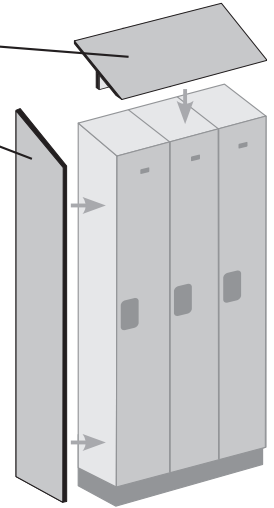

12" Wide Designer Lockers Single Tier

12" WIDE SINGLE TIER DESIGNER WOOD LOCKERS 5' HIGH AND 6' HIGH

Constructed of industrial grade particleboard and covered with durable high pressure laminate, Salsbury 31000 series 12" wide single tier designer wood lockers are ideal for settings where a professional environment is desired. 12" wide single tier designer wood lockers feature a gray, blue, black, maple, cherry or mahogany finish and are available in 15", 18" and 21" depths. 12" wide single tier designer wood lockers are available in heights of five (5) feet and six (6) feet and include a 4" high black base (add 4" for the base). Optional matching laminated sloping hoods and side panels easily attach to single tier designer lockers and provide a finished look to an individual locker or a row of lockers. All locker doors are 12" W x 3/4" D and include a black name / number plate (custom engraving #33360 is available as an option upon request). All locker doors also include heavy duty concealed hinges and a lift up handle and recessed hasp for added security – built-in locks (#33310 for combination and #33315 for key), padlocks (#33320 for combination and #33325 for key), electronic locks (#33390) and resettable combination locks (#33395) are available as options upon request. One wide single tier designer lockers are available as fully assembled units only. Three (3) wide single tier designer lockers are also available as fully assembled units only and require minor assembly - see all designer locker options and locks on pages 78-79.

DESIGNER LOCKER OPTIONS

SLOPING HOOD

SIDE PANEL

Note: Optional sloping hoods and side panels are sold separately.

Each single tier designer locker compartment includes a full-depth hat shelf, an 11-3/4" deep shoe shelf, a 5" deep shelf and a double prong ceiling hook.