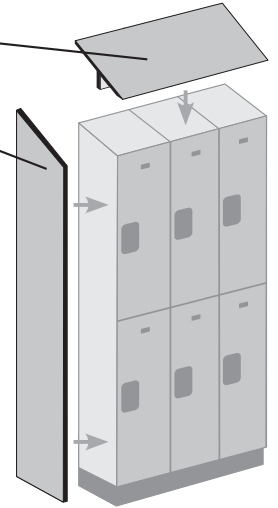

## 12" WIDE DOUBLE TIER DESIGNER WOOD LOCKERS 5' HIGH AND 6' HIGH

Constructed of industrial grade particleboard and covered with durable high pressure laminate, Salisbury 32000 series 12" wide double tier designer wood lockers are ideal for settings where a professional environment is desired. 12" wide double tier designer wood lockers feature a gray, blue, black, maple, cherry or mahogany finish and are available in 15", 18" and 21" depths. 12" wide double tier designer wood lockers are available in heights of five (5) feet and six (6) feet and include a 4" high black base (add 4" for the base). Optional matching laminated sloping hoods and side panels easily attach to double tier designer lockers and provide a finished look to an individual locker or a row of lockers. All locker doors are 12" W x 3/4" D and include a black name / number plate (custom engraving #33360 is available as an option upon request). All locker doors also include heavy duty concealed hinges and a lift up handle and recessed hasp for added security – built-in locks (#33310 for combination and #33315 for key), padlocks (#33320 for combination and #33325 for key), electronic locks (#33390) and resettable combination locks (#33395) are available as options upon request. One wide double tier designer lockers are available as fully assembled units only. Three (3) wide double tier designer lockers are also available as fully assembled units only and require minor assembly - see all designer locker options and locks on pages 78-79.

### DESIGNER LOCKER OPTIONS

SLOPING HOOD

SIDE PANEL

Note: Optional sloping hoods and side panels are sold separately.

Each **double tier designer** locker compartment includes a 5" deep shelf and a double prong ceiling hook.