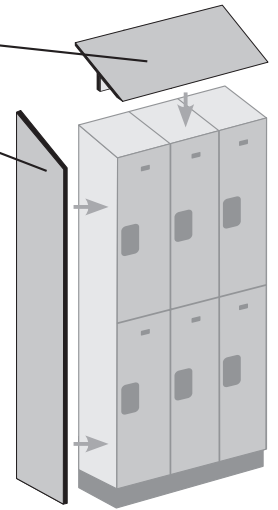

12" Wide Designer Lockers Double Tier

12" WIDE DOUBLE TIER DESIGNER WOOD LOCKERS 5' HIGH AND 6' HIGH

Constructed of industrial grade particleboard and covered with durable high pressure laminate, Salsbury 32000 series 12" wide double tier designer wood lockers are ideal for settings where a professional environment is desired. 12" wide double tier designer wood lockers feature a gray, blue, black, maple, cherry or mahogany finish and are available in 15", 18" and 21" depths. 12" wide double tier designer wood lockers are available in heights of five (5) feet and six (6) feet and include a 4" high black base (add 4" for the base). Optional matching laminated sloping hoods and side panels easily attach to double tier designer lockers and provide a finished look to an individual locker or a row of lockers. All locker doors are 12" W x 3/4" D and include a black name / number plate (custom engraving #33360 is available as an option upon request). All locker doors also include heavy duty concealed hinges and a lift up handle and recessed hasp for added security – built-in locks (#33310 for combination and #33315 for key), padlocks (#33320 for combination and #33325 for key), electronic locks (#33390) and resettable combination locks (#33395) are available as options upon request. One wide double tier designer lockers are available as fully assembled units only. Three (3) wide double tier designer lockers are also available as fully assembled units only and require minor assembly - see all designer locker options and locks on pages 78-79.

DESIGNER LOCKER OPTIONS

SLOPING HOOD

SIDE PANEL

Note: Optional sloping hoods and side panels are sold separately.

Each **double tier designer** locker compartment includes a 5" deep shelf and a double prong ceiling hook.