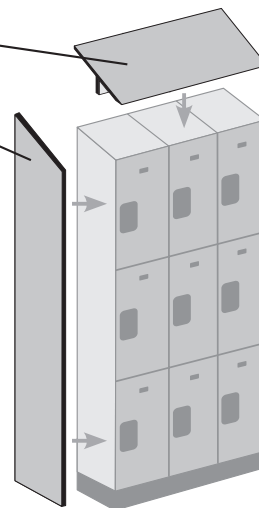

12" Wide Designer Lockers Triple Tier

12" WIDE TRIPLE TIER DESIGNER WOOD LOCKERS 5' HIGH AND 6' HIGH

Constructed of industrial grade particleboard and covered with durable high pressure laminate, Salsbury 33000 series 12" wide triple tier designer wood lockers are ideal for settings where space is limited and a professional environment is desired. 12" wide triple tier designer wood lockers feature a gray, blue, black, maple, cherry or mahogany finish and are available in 15", 18" and 21" depths. 12" wide triple tier designer wood lockers are available in heights of five (5) feet and six (6) feet and include a 4" high black base (add 4" for the base). Optional matching laminated sloping hoods and side panels easily attach to triple tier designer lockers and provide a finished look to an individual locker or a row of lockers. All locker doors are 12" W x 3/4" D and include a black name / number plate (custom engraving #33360 is available as an option upon request). All locker doors also include heavy duty concealed hinges and a lift up handle and recessed hasp for added security – built-in locks (#33310 for combination and #33315 for key), padlocks (#33320 for combination and #33325 for key), electronic locks (#33390) and resettable combination locks (#33395) are available as options upon request. One wide triple tier designer lockers are available as fully assembled units only. Three (3) wide triple tier designer lockers are also available as fully assembled units only and require minor assembly - see all designer locker options and locks on pages 78-79.

DESIGNER LOCKER OPTIONS

SLOPING HOOD

SIDE PANEL

Note: Optional sloping hoods and side panels are sold separately.

Each triple tier designer locker compartment includes a 5" deep shelf and a double prong ceiling hook.