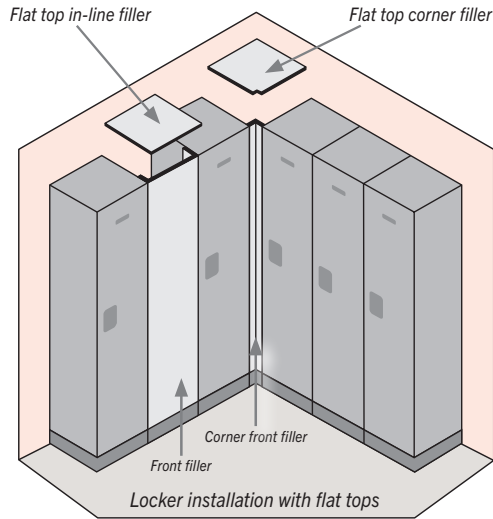

LOCKER FILLERS

Salsbury locker fillers are an ideal option for locker installations that encounter obstructions such as pipes, columns and other obstacles. Corner and in-line fillers overlay gaps between the existing locker tops and are easily attached providing a finished look to the locker installation. Vertical front fillers provide a professional appearance to the locker installation. Locker fillers can be easily field cut for custom installations.