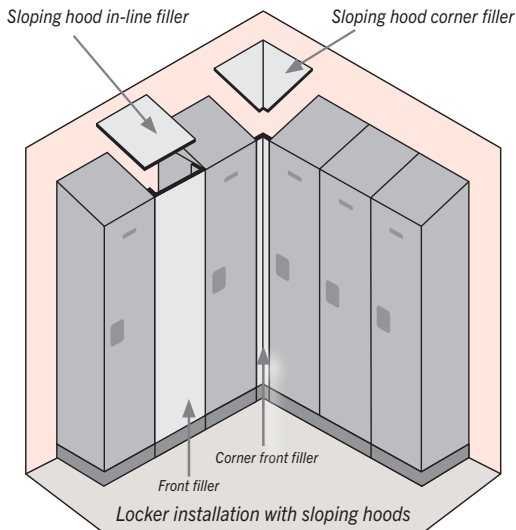

LOCKER FILLERS

Salsbury locker fillers are an ideal option for locker installations that encounter obstructions such as pipes, columns and other obstacles. Corner and in-line fillers overlay gaps between the existing locker tops and are easily attached providing a finished look to the locker installation. Vertical front fillers provide a professional appearance to the locker installation. Locker fillers can be easily field cut for custom installations.