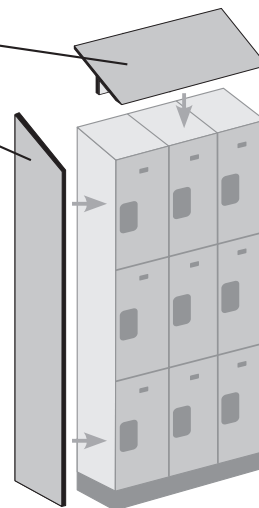

12" Wide Designer Lockers Triple Tier

12" WIDE TRIPLE TIER DESIGNER WOOD LOCKERS 5' HIGH AND 6' HIGH

Constructed of industrial grade particleboard and covered with durable high pressure laminate, Salsbury 33000 series 12" wide triple tier designer wood lockers are ideal for settings where space is limited and a professional environment is desired. 12" wide triple tier designer wood lockers feature a gray, blue, black, maple, cherry or mahogany finish and are available in 15", 18" and 21" depths. 12" wide triple tier designer wood lockers are available in heights of five (5) feet and six (6) feet and include a 4" high black base (add 4" for the base). Optional matching laminated sloping hoods and side panels easily attach to triple tier designer lockers and provide a finished look to an individual locker or a row of lockers. All locker doors are 12" W x 3/4" D and include a black name / number plate (custom engraving #33360 is available as an option upon request). All locker doors also include heavy duty concealed hinges and a lift up handle and recessed hasp for added security – built-in locks (#33310 for combination and #33315 for key), padlocks (#33320 for combination and #33325 for key), electronic locks (#33390) and resettable combination locks (#33395) are available as options upon request. One wide triple tier designer lockers are available as fully assembled units only. Three (3) wide triple tier designer lockers are also available as fully assembled units only and require minor assembly - see all designer locker options and locks on pages 78-79.

DESIGNER LOCKER OPTIONS

SLOPING HOOD

SIDE PANEL

Note: Optional sloping hoods and side panels are sold separately.

Each **triple tier designer** locker compartment includes a 5" deep shelf and a double prong ceiling hook.