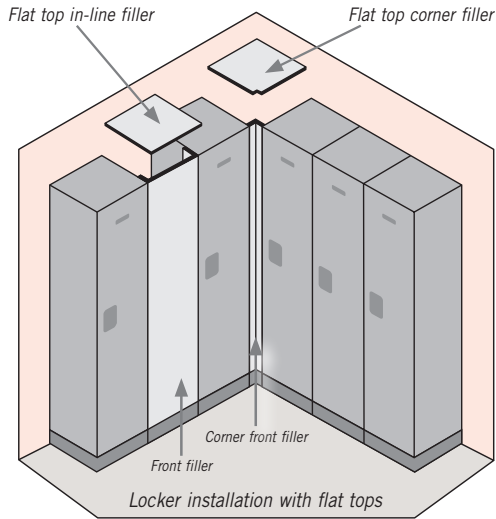

## LOCKER FILLERS

Salsbury locker fillers are an ideal option for locker installations that encounter obstructions such as pipes, columns and other obstacles. Corner and in-line fillers overlay gaps between the existing locker tops and are easily attached providing a finished look to the locker installation. Vertical front fillers provide a professional appearance to the locker installation. Locker fillers can be easily field cut for custom installations.