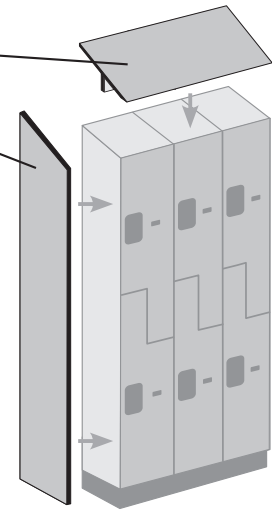

### 12" WIDE DOUBLE TIER "S" STYLE DESIGNER WOOD LOCKERS 5' HIGH AND 6' HIGH

Constructed of industrial grade particleboard and covered with durable high pressure laminate, Salsbury 37000 series 12" wide double tier "S" style designer wood lockers are ideal for settings where a professional environment is desired. 12" wide double tier "S" style designer wood lockers feature a gray, blue, black, maple, cherry or mahogany finish and are available in 15", 18" and 21" depths. 12" wide double tier "S" style designer wood lockers are available in heights of five (5) feet and six (6) feet and include a 4" high black base (add 4" for the base). Optional matching laminated sloping hoods and side panels easily attach to double tier "S" style designer lockers and provide a finished look to an individual locker or a row of lockers. All locker doors are 12" W x 3/4" D and include a black name / number plate (custom engraving #33360 is available as an option upon request). All locker doors also include heavy duty concealed hinges and a lift up handle and recessed hasp for added security – built-in locks (#33310 for combination and #33315 for key), padlocks (#33320 for combination and #33325 for key), electronic locks (#33390) and resettable combination locks (#33395) are available as options upon request. One wide double tier "S" style designer lockers are available as fully assembled units only. Three (3) wide double tier "S" style designer lockers are also available as fully assembled units only and require minor assembly - see all designer locker options and locks on pages 78-79.

### DESIGNER LOCKER OPTIONS

SLOPING HOOD  
SIDE PANEL

Note: Optional sloping hoods and side panels are sold separately.

The **double tier "S" style designer locker** increases each compartment to 34-3/4" high for five (5) feet high lockers or 40-3/4" high for six (6) feet high lockers on one side to accommodate garments. Each compartment includes a 5" deep shelf and a double prong ceiling hook.