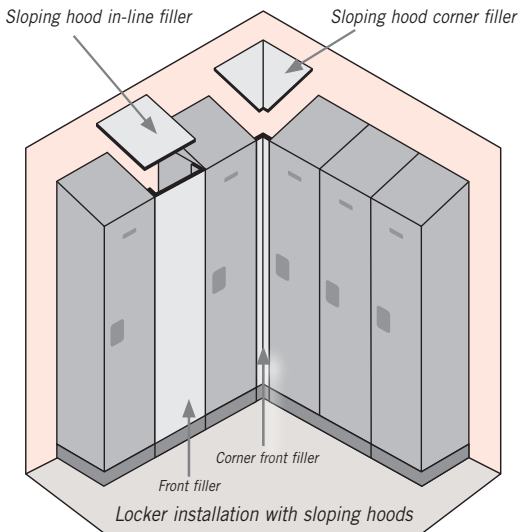

## SIDE PANELS

MODEL	DESCRIPTION	WEIGHT	PRICE
<b>FOR 15" DEEP LOCKERS</b>			
33300 <sup>1</sup>	Side panel - for 5 feet high - without sloping hood	15 lbs.	\$90.00
33309 <sup>1</sup>	Side panel - for 5 feet high - with sloping hood	15 lbs.	\$100.00
33330 <sup>1</sup>	Side panel - for 6 feet high - without sloping hood	15 lbs.	\$90.00
33339 <sup>1</sup>	Side panel - for 6 feet high - with sloping hood	15 lbs.	\$100.00
<b>FOR 18" DEEP LOCKERS</b>			
33303 <sup>1</sup>	Side panel - for 5 feet high - without sloping hood	17 lbs.	\$100.00
33304 <sup>1</sup>	Side panel - for 5 feet high - with sloping hood	17 lbs.	\$110.00
33333 <sup>1</sup>	Side panel - for 6 feet high - without sloping hood	17 lbs.	\$100.00
33334 <sup>1</sup>	Side panel - for 6 feet high - with sloping hood	17 lbs.	\$110.00
<b>FOR 21" DEEP LOCKERS</b>			
33305 <sup>1</sup>	Side panel - for 5 feet high - without sloping hood	20 lbs.	\$110.00
33306 <sup>1</sup>	Side panel - for 5 feet high - with sloping hood	20 lbs.	\$120.00
33335 <sup>1</sup>	Side panel - for 6 feet high - without sloping hood	20 lbs.	\$110.00
33336 <sup>1</sup>	Side panel - for 6 feet high - with sloping hood	20 lbs.	\$120.00
<b>FOR 24" DEEP LOCKERS</b>			
22237 <sup>1</sup>	Side panel - for 6 feet high - without sloping hood	25 lbs.	\$120.00
22238 <sup>1</sup>	Side panel - for 6 feet high - with sloping hood	25 lbs.	\$130.00

## LOCKER FILLERS

Salsbury locker fillers are an ideal option for locker installations that encounter obstructions such as pipes, columns and other obstacles. Corner and in-line fillers overlay gaps between the existing locker tops and are easily attached providing a finished look to the locker installation. Vertical front fillers provide a professional appearance to the locker installation. Locker fillers can be easily field cut for custom installations.