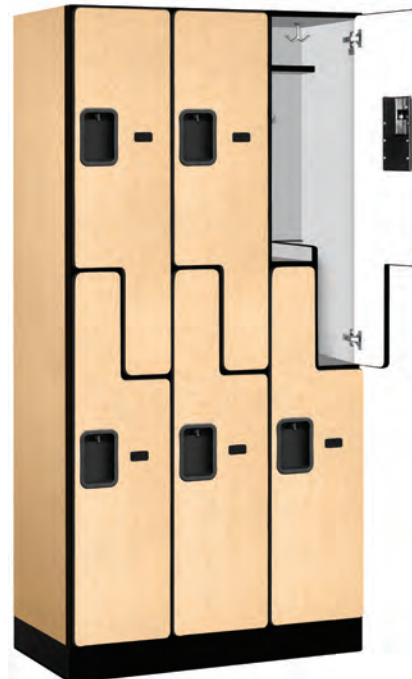

37368

* Compartment depth is 1-1/4" less than overall unit depth.

¹ Specify