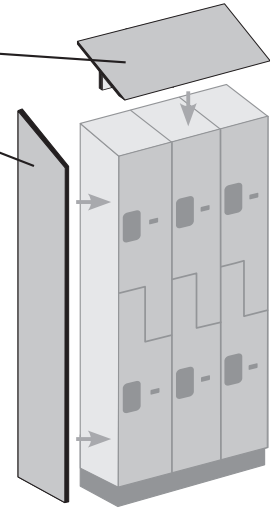

DESIGNER LOCKER OPTIONS

SLOPING HOOD
SIDE PANEL

Note: Optional sloping hoods and side panels are sold separately.

The **double tier "S" style designer locker** increases each compartment to 34-3/4" high for five (5) feet high lockers or 40-3/4" high for six (6) feet high lockers on one side to accommodate garments. Each compartment includes a 5" deep shelf and a double prong ceiling hook.

Compartment sizes:

- 10-3/4" W for all lockers
- 34-3/4" H for 5' high lockers (on one side)
- 40-3/4" H for 6' high lockers (on one side)
- 13-3/4" D for 15" deep lockers
- 16-3/4" D for 18" deep lockers
- 19-3/4" D for 21" deep lockers

Note: It is recommended that all lockers be wall and/or floor anchored.

See **ALL** designer locker options and locks on pages 78-79
See **ALL** benches on pages 98-103

**Volume Discount Pricing
Available at Lockers.com!**