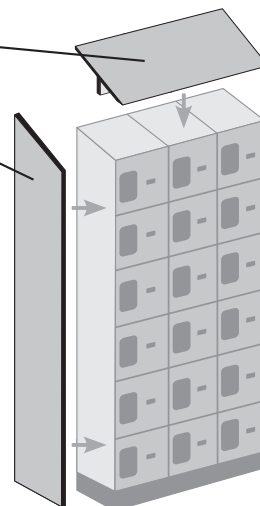

## 12" WIDE BOX STYLE DESIGNER WOOD LOCKERS 5' HIGH AND 6' HIGH

Constructed of industrial grade particleboard and covered with durable high pressure laminate, Salsbury 35000 and 36000 series 12" wide box style designer wood lockers are ideal for settings where space is limited and a professional environment is desired. 12" wide box style designer wood lockers feature a gray, blue, black, maple, cherry or mahogany finish and are available in 15", 18" and 21" depths. 12" wide box style designer wood lockers are available in heights of five (5) feet and six (6) feet and include a 4" high black base (add 4" for the base). Optional matching laminated sloping hoods and side panels easily attach to box style designer lockers and provide a finished look to an individual locker or a row of lockers. All locker doors are 12" W x 3/4" D and include a black name / number plate (custom engraving #33360 is available as an option upon request). All locker doors also include heavy duty concealed hinges and a lift up handle and recessed hasp for added security – built-in locks (#33310 for combination and #33315 for key), padlocks (#33320 for combination and #33325 for key), electronic locks (#33390) and resettable combination locks (#33395) are available as options upon request. One wide box style designer lockers are available as fully assembled units only. Three (3) wide box style designer lockers are also available as fully assembled units only and require minor assembly - see all designer locker options and locks on pages 78-79.

## DESIGNER LOCKER OPTIONS

SLOPING HOOD

SIDE PANEL

*Note: Optional sloping hoods and side panels are sold separately.*

*Each box style designer locker compartment is unobstructed for maximum storage space.*