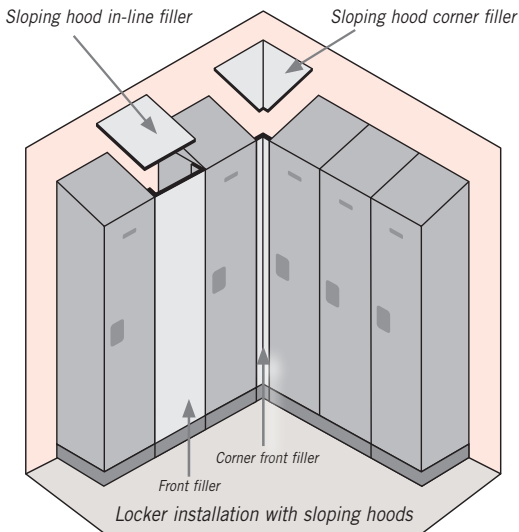

LOCKER FILLERS

Salsbury locker fillers are an ideal option for locker installations that encounter obstructions such as pipes, columns and other obstacles. Corner and in-line fillers overlay gaps between the existing locker tops and are easily attached providing a finished look to the locker installation. Vertical front fillers provide a professional appearance to the locker installation. Locker fillers can be easily field cut for custom installations.