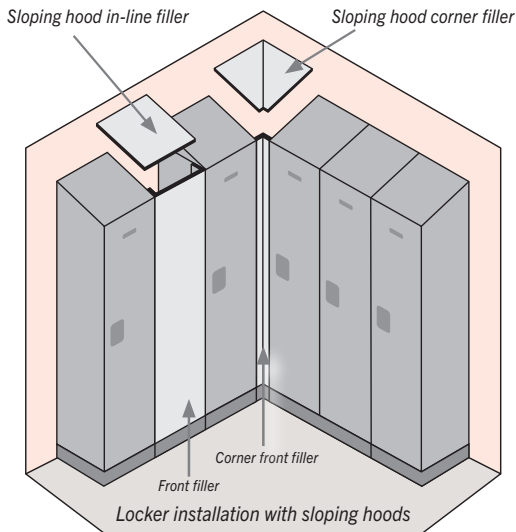

LOCKER FILLERS

Salsbury locker fillers are an ideal option for locker installations that encounter obstructions such as pipes, columns and other obstacles. Corner and in-line fillers overlay gaps between the existing locker tops and are easily attached providing a finished look to the locker installation. Vertical front fillers provide a professional appearance to the locker installation. Locker fillers can be easily field cut for custom installations.