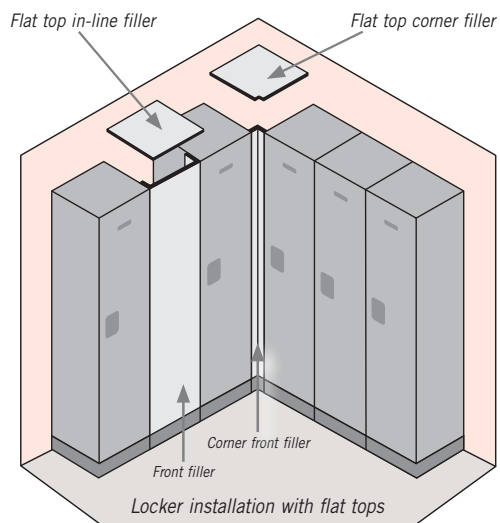

LOCKER FILLERS

Salsbury locker fillers are an ideal option for locker installations that encounter obstructions such as pipes, columns and other obstacles. Corner and in-line fillers overlay gaps between the existing locker tops and are easily attached providing a finished look to the locker installation. Vertical front fillers provide a professional appearance to the locker installation. Locker fillers can be easily field cut for custom installations.

TOP FILLERS - CORNER

MODEL	DESCRIPTION	WEIGHT	PRICE
33337¹	Flat top filler - corner - for 15" deep lockers	4 lbs.	$65.00
33338¹	Flat top filler - corner - for 18" deep lockers	4 lbs.	$80.00
33331¹	Flat top filler - corner - for 21" deep lockers	5 lbs.	$90.00
22239¹	Flat top filler - corner - for 24" deep lockers	5 lbs.	$90.00
33377¹	Sloping hood filler - corner - for 15" deep lockers	5 lbs.	$80.00
33378¹	Sloping hood filler - corner - for 18" deep lockers	5 lbs.	$90.00
33371¹	Sloping hood filler - corner - for 21" deep lockers	6 lbs.	$105.00
22279¹	Sloping hood filler - corner - for 24" deep lockers	6 lbs.	$105.00

TOP FILLERS - IN-LINE

MODEL	DESCRIPTION	WEIGHT	PRICE
33347¹	Flat top filler - in-line - 15" wide - for 15" deep lockers	3 lbs.	$50.00
33348¹	Flat top filler - in-line - 15" wide - for 18" deep lockers	3 lbs.	$65.00
33341¹	Flat top filler - in-line - 15" wide - for 21" deep lockers	4 lbs.	$80.00
22249¹	Flat top filler - in-line - 15" wide - for 24" deep lockers	4 lbs.	$80.00
33387¹	Sloping hood filler - in-line - 15" wide - for 15" deep lockers	4 lbs.	$65.00
33388¹	Sloping hood filler - in-line - 15" wide - for 18" deep lockers	4 lbs.	$80.00
33381¹	Sloping hood filler - in-line - 15" wide - for 21" deep lockers	5 lbs.	$90.00
22289¹	Sloping hood filler - in-line - 15" wide - for 24" deep lockers	5 lbs.	$90.00

FRONT FILLERS - VERTICAL

MODEL	DESCRIPTION	WEIGHT	PRICE
33369¹	Front filler - vertical - 9" wide - 72" high	10 lbs.	$105.00
33367¹	Front filler - vertical - 15" wide - 72" high	15 lbs.	$130.00
33364	Corner front filler - vertical - black - 72" high	5 lbs.	$65.00

¹ Specify

 gray	 blue	 black	 maple	 cherry	 mahogany

DESIGNER LOCKER LOCKS / NUMBER PLATES

MODEL	DESCRIPTION	PRICE
33310	Built-in lock - combination style	$20.00
33311	Master control key - for built-in combination lock #33310	$10.00
33315	Built-in lock - key style with (2) keys	$20.00
33315-ADA	ADA compliant lock - key style with (2) key and (2) ADA key heads	$20.00
33316	Master control key - for built-in key lock #33315	$10.00
33399	Key blanks - for #33315 built-in locks - box of (50)	$50.00
33320	Padlock - combination style	$10.00
33321	Master control key - for combination padlock #33320	$10.00
33325	Padlock - key style with (2) keys	$10.00
33329	Key blanks - for #33325 key padlocks - box of (50)	$50.00
33390	Electronic lock - factory installed (specify: silver, black or gold finish)	$65.00
33393	Custom lock installation - lock provided by owner	$15.00
33395	Resettable combination lock (specify: silver or black finish)	$30.00
33396	Master control key - for resettable combination lock #33395	$10.00
33360	Custom engraved number plates - 2-1/4" W x 1-1/8" H	$3.00

Sample recessed hasp with combination padlock (#33320) displayed

Sample electronic lock (#33390) in silver finish displayed

For single or multi-use applications.

Sample recessed hasp with resettable combination lock (#33395) in silver finish displayed