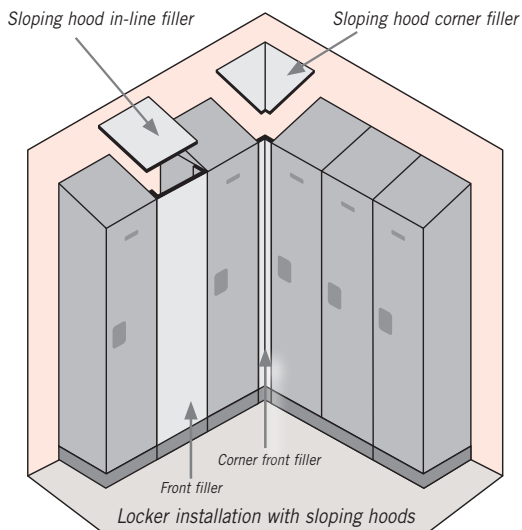

LOCKER FILLERS

Salsbury locker fillers are an ideal option for locker installations that encounter obstructions such as pipes, columns and other obstacles. Corner and in-line fillers overlay gaps between the existing locker tops and are easily attached providing a finished look to the locker installation. Vertical front fillers provide a professional appearance to the locker installation. Locker fillers can be easily field cut for custom installations.

TOP FILLERS - CORNER

MODEL	DESCRIPTION	WEIGHT	PRICE
33337¹	Flat top filler - corner - for 15" deep lockers	4 lbs.	$65.00
33338¹	Flat top filler - corner - for 18" deep lockers	4 lbs.	$80.00
33331¹	Flat top filler - corner - for 21" deep lockers	5 lbs.	$90.00
22239¹	Flat top filler - corner - for 24" deep lockers	5 lbs.	$90.00
33377¹	Sloping hood filler - corner - for 15" deep lockers	5 lbs.	$80.00
33378¹	Sloping hood filler - corner - for 18" deep lockers	5 lbs.	$90.00
33371¹	Sloping hood filler - corner - for 21" deep lockers	6 lbs.	$105.00
22279¹	Sloping hood filler - corner - for 24" deep lockers	6 lbs.	$105.00

TOP FILLERS - IN-LINE

MODEL	DESCRIPTION	WEIGHT	PRICE
33347¹	Flat top filler - in-line - 15" wide - for 15" deep lockers	3 lbs.	$50.00
33348¹	Flat top filler - in-line - 15" wide - for 18" deep lockers	3 lbs.	$65.00
33341¹	Flat top filler - in-line - 15" wide - for 21" deep lockers	4 lbs.	$80.00
22249¹	Flat top filler - in-line - 15" wide - for 24" deep lockers	4 lbs.	$80.00
33387¹	Sloping hood filler - in-line - 15" wide - for 15" deep lockers	4 lbs.	$65.00
33388¹	Sloping hood filler - in-line - 15" wide - for 18" deep lockers	4 lbs.	$80.00
33381¹	Sloping hood filler - in-line - 15" wide - for 21" deep lockers	5 lbs.	$90.00
22289¹	Sloping hood filler - in-line - 15" wide - for 24" deep lockers	5 lbs.	$90.00

FRONT FILLERS - VERTICAL

MODEL	DESCRIPTION	WEIGHT	PRICE
33369¹	Front filler - vertical - 9" wide - 72" high	10 lbs.	$105.00
33367¹	Front filler - vertical - 15" wide - 72" high	15 lbs.	$130.00
33364	Corner front filler - vertical - black - 72" high	5 lbs.	$65.00

¹ Specify

 gray	 blue	 black	 maple	 cherry	 mahogany

DESIGNER LOCKER LOCKS / NUMBER PLATES

MODEL	DESCRIPTION	PRICE
33310	Built-in lock - combination style	$20.00
33311	Master control key - for built-in combination lock #33310	$10.00
33315	Built-in lock - key style with (2) keys	$20.00
33315-ADA	ADA compliant lock - key style with (2) key and (2) ADA key heads	$20.00
33316	Master control key - for built-in key lock #33315	$10.00
33399	Key blanks - for #33315 built-in locks - box of (50)	$50.00
33320	Padlock - combination style	$10.00
33321	Master control key - for combination padlock #33320	$10.00
33325	Padlock - key style with (2) keys	$10.00
33329	Key blanks - for #33325 key padlocks - box of (50)	$50.00
33390	Electronic lock - factory installed (specify: silver, black or gold finish)	$65.00
33393	Custom lock installation - lock provided by owner	$15.00
33395	Resettable combination lock (specify: silver or black finish)	$30.00
33396	Master control key - for resettable combination lock #33395	$10.00
33360	Custom engraved number plates - 2-1/4" W x 1-1/8" H	$3.00

Sample recessed hasp with combination padlock (#33320) displayed

Sample electronic lock (#33390) in silver finish displayed

For single or multi-use applications.

Sample recessed hasp with resettable combination lock (#33395) in silver finish displayed