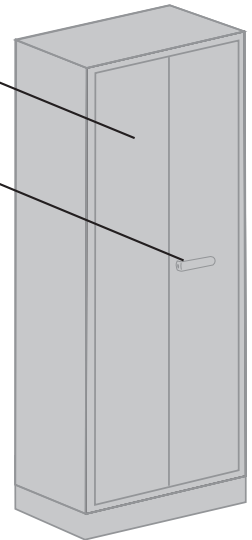

**Volume Discount Pricing
Available at Lockers.com!**

#8078 standard heavy duty storage cabinet - 18" deep displayed

HEAVY DUTY STORAGE CABINET FEATURES

WIDE DOUBLE DOORS
FOR EASY ACCESS

4" STEEL HANDLE

Heavy Duty Storage Cabinets are constructed of 14 gauge steel and feature two (2) 17" channel reinforced wide doors designed for added strength and security. Each cabinet includes a heavy duty 4" steel handle with a built-in three (3) point locking mechanism and can accommodate a built-in lock (#8110 for combination and #8115 for key) and padlock (#8120 for combination and #8125 for key). Heavy Duty Storage cabinets have shelves that are adjustable and can accommodate contents up to 300 pounds per shelf evenly distributed.

Constructed of 14 Gauge Steel

HEAVY DUTY STORAGE CABINET COUNTER HEIGHT

Constructed of 14 gauge steel, Salisbury counter height heavy duty storage cabinets (#8048) offer versatile applications and are ideal for garages, institutions, schools and other environments where an industrial strength heavy duty storage cabinet is needed. Measuring 36" wide, 42" high and 18" deep, two (2) door counter height heavy duty storage cabinets are available in a gray, tan or black powder coated finish and include two (2) adjustable shelves that can accommodate contents up to 300 pounds per shelf evenly distributed. Doors are 17" wide and feature a channel reinforced design for added strength and security. Each cabinet includes a heavy duty 4" steel handle with a built-in three (3) point locking mechanism and can accommodate a built-in lock (#8110 for combination and #8115 for key) and padlock (#8120 for combination and #8125 for key).

#8048 heavy duty storage cabinets with optional combination padlocks (#8120) displayed

DESCRIPTION
8078^{1,2} - 18" Deep Standard Heavy Duty Storage Cabinet

UNIT SIZE
36" W x 78" H x 18" D

WEIGHT
260 lbs.