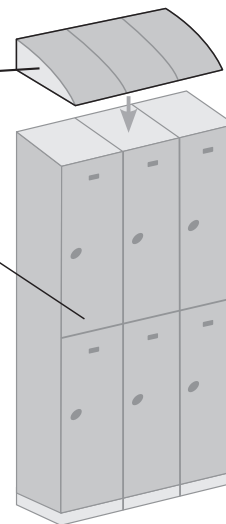

12" Wide Plastic Lockers Double, Triple & Four Tier

12" WIDE PLASTIC LOCKERS DOUBLE TIER, TRIPLE TIER AND FOUR TIER

Constructed of high grade ABS plastic, Salsbury 92000, 93000 and 94000 series water resistant plastic lockers are ideal for pool areas, gyms, restaurants and other high humidity environments. Available in double tier, triple tier and four tier configurations (see five tier, eight tier and ten tier plastic lockers on pages 90-91), plastic lockers are 73" high (adjustable legs can increase height to 74") and 18" deep and are available as unassembled or assembled units. Plastic lockers feature a gray, tan or blue door finish and a dark gray body and compartment finish providing an attractive two-tone appearance. One wide lockers are 12-3/4" wide and three (3) wide lockers are 38-1/4" wide. All locker doors include stainless steel hinges and a stainless steel hasp – padlocks (#99920 for combination and #99925 for key) are available as an option upon request. Dark gray plastic sloping hoods (#99951 for one wide lockers and #99953 for three (3) wide lockers), dark gray compartment shelves (#99998) and custom engraved name / number plates (#99960) are also available as options upon request - see plastic locker options and locks on page 91.

Ideal for high humidity environments

PLASTIC LOCKER OPTIONS

SLOPING HOOD

COMPARTMENT SHELF
(Interior shelf not shown)

Note: Optional sloping hoods and compartment shelves are sold separately.

Each double tier compartment is 11" W x 35" H x 16" D and includes a coat rod and grooves that can accommodate up to six (6) optional compartment shelves.

Each triple tier compartment is 11" W x 23" H x 16" D and includes grooves that can accommodate up to three (3) optional compartment shelves.

(Double Tier Displayed)

Each four tier compartment is 11" W x 17-1/4" H x 16" D and includes grooves that can accommodate up to three (3) optional compartment shelves.