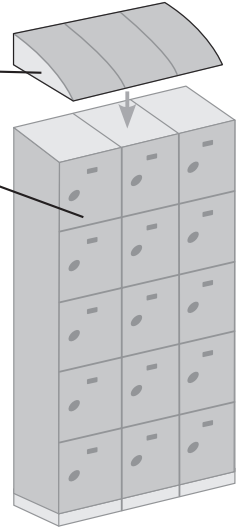

12" Wide Plastic Lockers Four Tier & Five Tier

12" WIDE PLASTIC LOCKERS FOUR TIER AND FIVE TIER

Constructed of high grade ABS plastic, Salsbury 94000 and 95000 series water resistant plastic lockers are ideal for pool areas, gyms, restaurants and other high humidity environments. Available in four tier and five tier configurations, plastic lockers are 73" high (adjustable legs can increase height to 74") and 18" deep and are available as unassembled or assembled units. 12" wide plastic lockers feature a gray, tan or blue door finish and a dark gray body and compartment finish providing an attractive two-tone appearance. One wide lockers are 12-3/4" wide and three (3) wide lockers are 38-1/4" wide. All locker doors include stainless steel hinges and a stainless steel hasp – padlocks (#99920 for combination and #99925 for key) are available as an option upon request. Dark gray plastic sloping hoods (#99951 for one wide lockers and #99953 for three (3) wide lockers), dark gray compartment shelves (#99998) and custom engraved name / number plates (#99960) are also available as options upon request - see plastic locker options and locks on page 93.

Ideal for high humidity environments

PLASTIC LOCKER OPTIONS

SLOPING HOOD

COMPARTMENT SHELF
(Interior shelf not shown)

Note: Optional sloping hoods and compartment shelves are sold separately.

Each **four tier** compartment is 11" W x 17-1/4" H x 16" D and includes grooves that can accommodate up to three (3) optional compartment shelves.

Each **five tier** compartment is 11" W x 13-1/2" H x 16" D and includes grooves that can accommodate one optional compartment shelf.

(Five Tier Displayed)

Note: **Actual locker width is 12-3/4"** - dimension used in title is for reference only.

MODEL	COMPARTMENT SIZE	WEIGHT	PRICE	PRICE
THREE WIDE - unit size: 38-1/4" W x 73" H x 18" D (74" H with legs fully extended)			unassembled	assembled
94368 ^{1,2}	11" W x 17-1/4" H x 16" D	150 lbs.	\$1,250.00	\$1,690.00