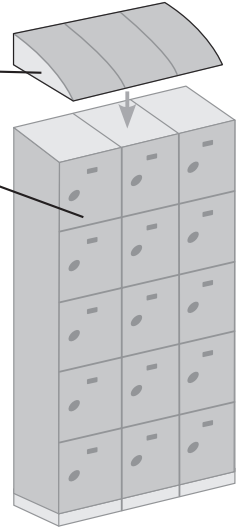

12" Wide Plastic Lockers Four Tier & Five Tier

12" WIDE PLASTIC LOCKERS FOUR TIER AND FIVE TIER

Constructed of high grade ABS plastic, Salsbury 94000 and 95000 series water resistant plastic lockers are ideal for pool areas, gyms, restaurants and other high humidity environments. Available in four tier and five tier configurations, plastic lockers are 73" high (adjustable legs can increase height to 74") and 18" deep and are available as unassembled or assembled units. 12" wide plastic lockers feature a gray, tan or blue door finish and a dark gray body and compartment finish providing an attractive two-tone appearance. One wide lockers are 12-3/4" wide and three (3) wide lockers are 38-1/4" wide. All locker doors include stainless steel hinges and a stainless steel hasp – padlocks (#99920 for combination and #99925 for key) are available as an option upon request. Dark gray plastic sloping hoods (#99951 for one wide lockers and #99953 for three (3) wide lockers), dark gray compartment shelves (#99998) and custom engraved name / number plates (#99960) are also available as options upon request - see plastic locker options and locks on page 95.

Ideal for high humidity environments

PLASTIC LOCKER OPTIONS

SLOPING HOOD

COMPARTMENT SHELF
(Interior shelf not shown)

Note: Optional sloping hoods and compartment shelves are sold separately.

Each **four tier** compartment is 11" W x 17-1/4" H x 16" D and includes grooves that can accommodate up to three (3) optional compartment shelves.

Each **five tier** compartment is 11" W x 13-1/2" H x 16" D and includes grooves that can accommodate one optional compartment shelf.

(Five Tier Displayed)

Note: **Actual locker width is 12-3/4"** - dimension used in title is for reference only.

MODEL	COMPARTMENT SIZE	WEIGHT	PRICE	PRICE
ONE WIDE - unit size: 12-3/4" W x 73" H x 18" D (74" H with legs fully extended)			unassembled	assembled
94168 ^{1,2}	11" W x 17-1/4" H x 16" D	50 lbs.	\$300.00	\$350.00