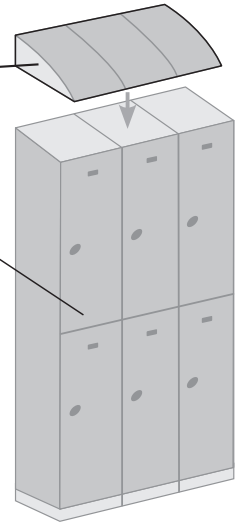

## PLASTIC LOCKER OPTIONS

SLOPING HOOD

COMPARTMENT SHELF  
(Interior shelf not shown)

Note: Optional sloping hoods and compartment shelves are sold separately.

Each **double tier** compartment is 11" W x 35" H x 16" D and includes a coat rod and grooves that can accommodate up to six (6) optional compartment shelves.

Each **triple tier** compartment is 11" W x 23" H x 16" D and includes grooves that can accommodate up to three (3) optional compartment shelves.

(Double Tier Displayed)

Note: **Actual locker width is 12-3/4"** - dimension used in title is for reference only.

## 12" WIDE DOUBLE TIER - SIX FEET HIGH

MODEL	COMPARTMENT SIZE	WEIGHT	PRICE	PRICE
<b>ONE WIDE</b> - unit size: 12-3/4" W x 73" H x 18" D (74" H with legs fully extended)			unassembled	assembled
92168 <sup>1,2</sup>	11" W x 35" H x 16" D	40 lbs.	\$390.00	\$525.00

## 12" WIDE TRIPLE TIER - SIX FEET HIGH

MODEL	COMPARTMENT SIZE	WEIGHT	PRICE	PRICE
<b>ONE WIDE</b> - unit size: 12-3/4" W x 73" H x 18" D (74" H with legs fully extended)			unassembled	assembled
93168 <sup>1,2</sup>	11" W x 23" H x 16" D	45 lbs.	\$430.00	\$580.00