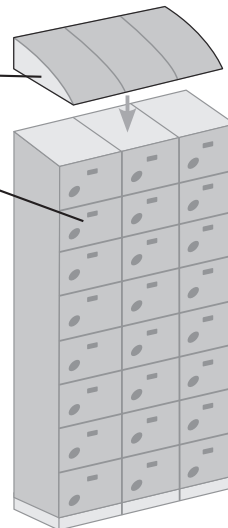

## 12" WIDE PLASTIC LOCKERS EIGHT TIER AND TEN TIER

Constructed of high grade ABS plastic, Salsbury 98000 and 90000 series water resistant plastic lockers are ideal for pool areas, gyms, restaurants and other high humidity environments. Available in eight tier and ten tier configurations, plastic lockers are 73" high (adjustable legs can increase height to 74") and 18" deep and are available as unassembled or assembled units. 12" wide plastic lockers feature a gray, tan or blue door finish and a dark gray body and compartment finish providing an attractive two-tone appearance. One wide lockers are 12-3/4" wide and three (3) wide lockers are 38-1/4" wide. All locker doors include stainless steel hinges and a stainless steel hasp – padlocks (#99920 for combination and #99925 for key) are available as an option upon request. Dark gray plastic sloping hoods (#99951 for one wide lockers and #99953 for three (3) wide lockers), dark gray compartment shelves (#99998) and custom engraved name / number plates (#99960) are also available as options upon request - see plastic locker options and locks on page 97.

### PLASTIC LOCKER OPTIONS

SLOPING HOOD

COMPARTMENT SHELF  
(Interior shelf not shown)

Note: Optional sloping hoods and compartment shelves are sold separately.

Each **eight tier** compartment is 11" W x 8" H x 16" D and includes grooves that can accommodate one optional compartment shelf.

Each **ten tier** compartment is 11" W x 6" H x 16" D.

(Eight Tier Displayed)

Note: **Actual locker width is 12-3/4"** - dimension used in title is for reference only.

Note: It is recommended that lockers be wall and/or floor anchored.

## 12" WIDE TEN TIER - SIX FEET HIGH

MODEL	COMPARTMENT SIZE	WEIGHT	PRICE	PRICE
<b>ONE WIDE</b> - unit size: 12-3/4" W x 73" H x 18" D (74" H with legs fully extended)			unassembled	assembled
90168 <sup>1,2</sup>	11" W x 6" H x 16" D	65 lbs.	\$375.00	\$450.00