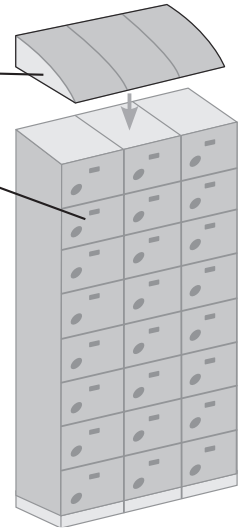

12" Wide Plastic Lockers Eight Tier & Ten Tier

12" WIDE PLASTIC LOCKERS EIGHT TIER AND TEN TIER

Constructed of high grade ABS plastic, Salsbury 98000 and 90000 series water resistant plastic lockers are ideal for pool areas, gyms, restaurants and other high humidity environments. Available in eight tier and ten tier configurations, plastic lockers are 73" high (adjustable legs can increase height to 74") and 18" deep and are available as unassembled or assembled units. 12" wide plastic lockers feature a gray, tan or blue door finish and a dark gray body and compartment finish providing an attractive two-tone appearance. One wide lockers are 12-3/4" wide and three (3) wide lockers are 38-1/4" wide. All locker doors include stainless steel hinges and a stainless steel hasp – padlocks (#99920 for combination and #99925 for key) are available as an option upon request. Dark gray plastic sloping hoods (#99951 for one wide lockers and #99953 for three (3) wide lockers), dark gray compartment shelves (#99998) and custom engraved name / number plates (#99960) are also available as options upon request - see plastic locker options and locks on page 79.

Ideal for high humidity environments

PLASTIC LOCKER OPTIONS

SLOPING HOOD

COMPARTMENT SHELF
(Interior shelf not shown)

Note: Optional sloping hoods and compartment shelves are sold separately.

Each **eight tier** compartment is 11" W x 8" H x 16" D and includes grooves that can accommodate one optional compartment shelf.

Each **ten tier** compartment is 11" W x 6" H x 16" D.

(Eight Tier Displayed)

Note: **Actual locker width is 12-3/4"** - dimension used in title is for reference only.

Note: It is recommended that lockers be wall and/or floor anchored.

MODEL	COMPARTMENT SIZE	WEIGHT
THREE WIDE - unit size: 38-1/4" W x 73" H x 18" D (74" H with legs fully extended) 98368 ^{1,2}	11" W x 8" H x 16" D	180 lbs.

98168

98368

6' HIGH TEN TIER LOCKERS

12" WIDE TEN TIER - SIX FEET HIGH