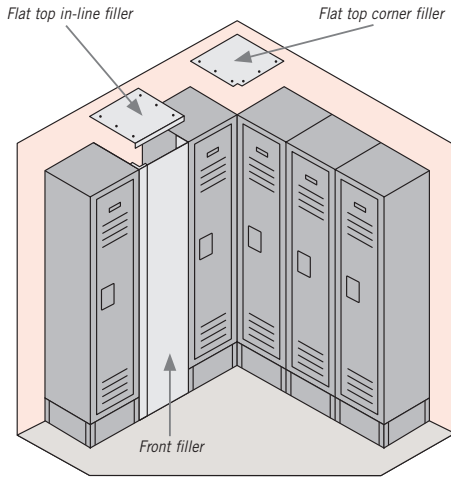

LOCKER FILLERS

Salsbury locker fillers are an ideal option for locker installations that encounter obstructions such as pipes, columns and other obstacles. Corner and in-line top fillers overlap the existing locker tops and are easily attached with hardware (included) providing a finished look to the locker installation. Vertical front fillers include a wall angle slip joint that conceals uneven edges and provides a professional appearance to the locker installation. Locker fillers can be easily field cut for custom installations.

Locker installation with flat tops