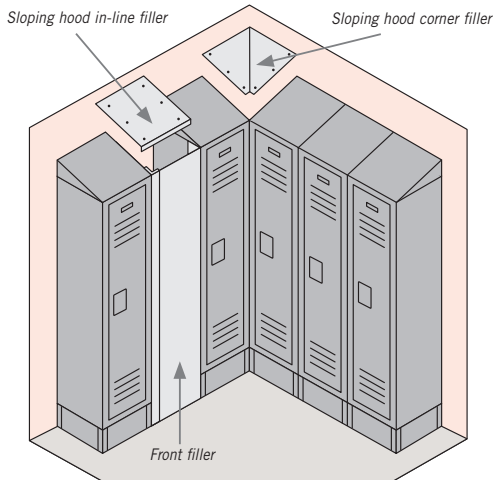

Locker installation with sloping hoods

TOP FILLERS - CORNER

MODEL	DESCRIPTION	WEIGHT	PRICE
77832¹	Flat top filler - corner - for 12" deep lockers	2 lbs.	$25.00
77835¹	Flat top filler - corner - for 15" deep lockers	2 lbs.	$25.00
77838¹	Flat top filler - corner - for 18" deep lockers	2 lbs.	$30.00
77831¹	Flat top filler - corner - for 21" deep lockers	2 lbs.	$30.00
77872¹	Sloping hood filler - corner - for 12" deep lockers	3 lbs.	$25.00
77875¹	Sloping hood filler - corner - for 15" deep lockers	3 lbs.	$25.00
77878¹	Sloping hood filler - corner - for 18" deep lockers	3 lbs.	$30.00
77871¹	Sloping hood filler - corner - for 21" deep lockers	3 lbs.	$30.00

TOP FILLERS - IN-LINE

MODEL	DESCRIPTION	WEIGHT	PRICE
77842¹	Flat top filler - in-line - 15" wide - for 12" deep lockers	2 lbs.	$20.00
77845¹	Flat top filler - in-line - 15" wide - for 15" deep lockers	2 lbs.	$20.00
77848¹	Flat top filler - in-line - 15" wide - for 18" deep lockers	2 lbs.	$25.00
77841¹	Flat top filler - in-line - 15" wide - for 21" deep lockers	2 lbs.	$25.00
77882¹	Sloping hood filler - in-line - 15" wide - for 12" deep lockers	3 lbs.	$20.00
77885¹	Sloping hood filler - in-line - 15" wide - for 15" deep lockers	3 lbs.	$20.00
77888¹	Sloping hood filler - in-line - 15" wide - for 18" deep lockers	3 lbs.	$25.00
77881¹	Sloping hood filler - in-line - 15" wide - for 21" deep lockers	3 lbs.	$25.00

FRONT FILLERS - VERTICAL

MODEL	DESCRIPTION	WEIGHT	PRICE
77859¹	Front filler - vertical - 9" wide - for (5) feet high lockers	15 lbs.	$55.00
77855¹	Front filler - vertical - 15" wide - for (5) feet high lockers	20 lbs.	$60.00
77869¹	Front filler - vertical - 9" wide - for (6) feet high lockers	20 lbs.	$60.00
77865¹	Front filler - vertical - 15" wide - for (6) feet high lockers	25 lbs.	$65.00