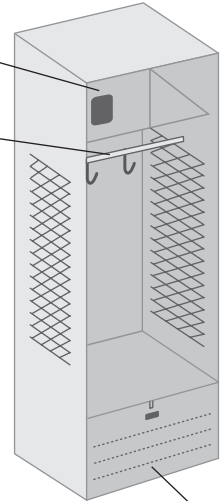

24" Wide Standard Open Access Lockers

24" WIDE STANDARD OPEN ACCESS LOCKERS

Constructed of 16 gauge steel, Salisbury 70000 series standard open access lockers provide a large open and ventilated space for clothing, uniforms and many other applications. Available in 18" and 24" depths, standard open access lockers are two (2) feet wide and six (6) feet high and are available in a gray, tan or blue powder coated finish and as unassembled or assembled units. Standard open access lockers feature a 13-3/4" deep upper shelf with a 12" W x 12-1/2" H x 13-3/4" D top compartment that includes a recessed hasp. Standard open access lockers also include two (2) single wall hooks, a coat rod and a 14" high foot locker. The foot locker includes a hinged lid and a vented front panel with a padlock hasp for secure equipment storage. Built-in locks (#77710 for combination and #77715 for key) and padlocks (#77720 for combination and #77725 for key) are available as options upon request for the top compartment. Combination and keyed padlocks (#77720 and #77725) are available as options upon request for the foot lockers. See standard open access locker options and locks on page 55.

OPEN ACCESS LOCKER FEATURES

LOCKABLE TOP COMPARTMENT

COAT ROD

LOCKABLE FOOT LOCKER

Standard open access lockers feature a 12" W x 12-1/2" H x 13-3/4" D recessed hasp top compartment that can accommodate built-in locks (#77710 for combination and #77715 for key) and padlocks (#77720 for combination and #77725 for key). Open access lockers also include two wall hooks, a coat rod and a 14" high foot locker. The foot locker includes a hinged lid and a vented front panel with a padlock hasp for secure equipment storage that accommodates combination and keyed padlocks (#77720 and #77725).

70018

UNIT SIZE
24" W x 72" H x 18" D

WEIGHT
135 lbs.

PRICE
\$825.00 (unassembled)

PRICE
\$1,115.00 (assembled)

DESCRIPTION
70024^{1,2} - 24" Deep
Open Access Locker

70024

UNIT SIZE
24" W x 72" H x 24" D