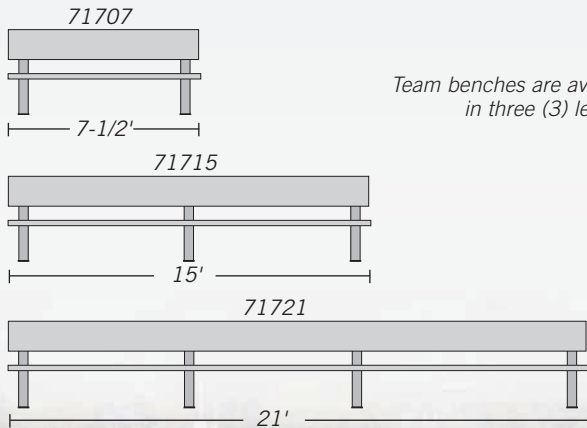

# Team Benches

## TEAM BENCHES STANDARD AND COMBINATION (WITH SHELF)

Constructed of heavy duty extruded aluminum, 71700 series and 72700 series team benches are ideal for indoor and outdoor applications including sports fields, tennis courts, basketball courts and school gymnasiums. Available in two styles, the 71700 series standard team benches include a heavy duty aluminum frame with a 12" seat board and 12" back rests. The 72700 series combination team benches with shelf include a 19" wide shelf mounted behind the back rest for accommodating sports bags, equipment and water bottles. The anodized aluminum seating area is 1-3/4" thick and features rounded edges for comfort. Team benches are available in three (3) lengths (7-1/2', 15' and 21'). Minor assembly is required.

### TEAM BENCH LENGTHS

*Team benches are available in three (3) lengths.*

### TEAM BENCHES

MODEL	OVERALL DIMENSIONS	SEATS	WEIGHT	PRICE
<b>STANDARD</b>				
71707	7-1/2' W x 2-3/4' H x 1-7/8' D	5	100 lbs.	\$600.00
71715	15' W x 2-3/4' H x 1-7/8' D	10	210 lbs.	\$800.00
71721	21' W x 2-3/4' H x 1-7/8' D	15	320 lbs.	\$1,000.00
<b>COMBINATION (WITH SHELF)</b>				
72707	7-1/2' W x 2-7/8' H x 3-1/4' D	5	125 lbs.	\$750.00
72715	15' W x 2-7/8' H x 3-1/4' D	10	235 lbs.	\$950.00
72721	21' W x 2-7/8' H x 3-1/4' D	15	325 lbs.	\$1,150.00