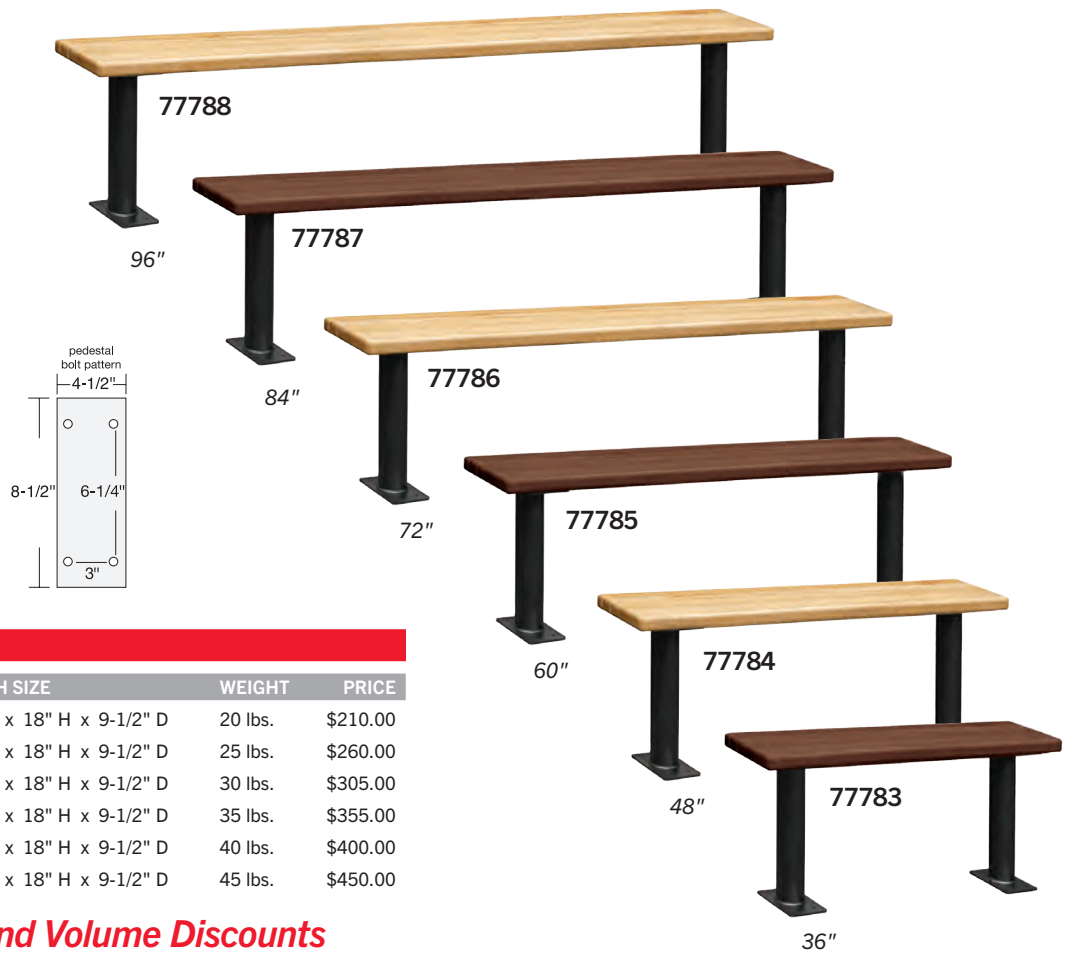

WOOD LOCKER BENCHES

MODEL	DESCRIPTION	BENCH SIZE	WEIGHT	PRICE
77783¹	36" (3 feet) Bench	36" W x 18" H x 9-1/2" D	20 lbs.	$210.00
77784¹	48" (4 feet) Bench	48" W x 18" H x 9-1/2" D	25 lbs.	$260.00
77785¹	60" (5 feet) Bench	60" W x 18" H x 9-1/2" D	30 lbs.	$305.00
77786¹	72" (6 feet) Bench	72" W x 18" H x 9-1/2" D	35 lbs.	$355.00
77787¹	84" (7 feet) Bench	84" W x 18" H x 9-1/2" D	40 lbs.	$400.00
77788¹	96" (8 feet) Bench	96" W x 18" H x 9-1/2" D	45 lbs.	$450.00

Current Pricing and Volume Discounts Available at Lockers.com!

Note: It is recommended that all benches be floor anchored.

WOOD ADA LOCKER BENCHES

Salsbury wood ADA locker benches combine a traditional look with strength and durability and are an excellent addition to facilities that require accessibility. Constructed of solid butcher block wood, the seating area is 1-1/4" thick, 20" deep, 42" or 48" wide and 18" high. Wood ADA locker benches are available in two (2) configurations, one with back support (39" high) and one without back support (18" high). Wood ADA locker benches with back supports can be placed in an open area while those without back supports are designed to be installed flush against a wall. Each seating area meets ADA requirements and include four (4) 3" diameter bolt mounted pedestals with two (2) mounting holes to secure to the ground. Pedestals feature a durable powder coated black finish. Minor assembly is required.

WOOD ADA LOCKER BENCHES

MODEL	DESCRIPTION	BENCH SIZE	WEIGHT	PRICE
77781-ADA¹	42" ADA Bench	42" W x 18" H x 20" D	50 lbs.	$430.00
77781-ADAB¹	42" ADA Bench with back support	42" W x 39" H x 23" D	90 lbs.	$780.00
77782-ADA¹	48" ADA Bench	48" W x 18" H x 20" D	55 lbs.	$510.00
77782-ADAB¹	48" ADA Bench with back support	48" W x 39" H x 23" D	100 lbs.	$860.00

Note: It is recommended that all benches be floor anchored.