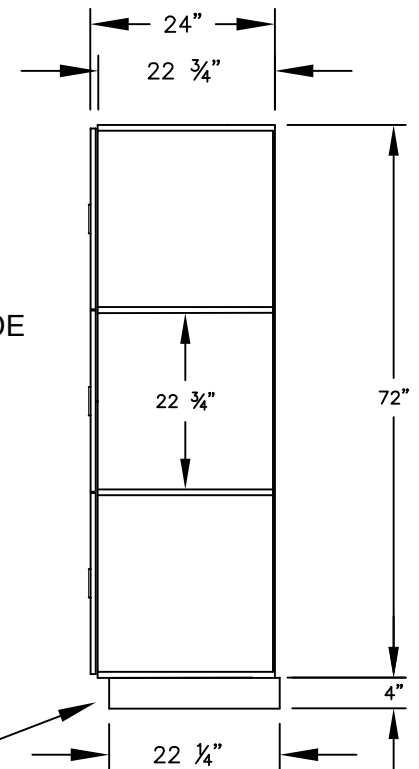

(NOTE: DESIGNER LOCKER SHOWN WITHOUT SIDE PANEL OR SLOPING HOOD. PLEASE ORDER SEPARATELY.)

MODEL #18-23364
18" WIDE TRIPLE TIER
DESIGNER WOOD LOCKER – 3 WIDE

(9) LOCKER COMPARTMENTS
 EACH COMPARTMENT:
 16-3/4" W x 22-3/4" H x 22-3/4" D

SIDE VIEW

(BASES ARE MADE OF INDUSTRIAL GRADE PARTICLEBOARD AND ARE COVERED IN A DURABLE BLACK LAMINATE. PLEASE SET BASE TO ALLOW 5/8" BETWEEN THE BACK OF THE LOCKER AND THE WALL FOR AIR VENTILATION.)

MODEL #18-23364

18" WIDE TRIPLE TIER
 DESIGNER WOOD LOCKER
 SIX FEET HIGH (ADD 4" FOR BASE)

AVAILABLE FINISHES: GRAY, BLUE, BLACK,
 MAPLE, CHERRY OR MAHOGANY

DRAWN: 3/2020

Established in 1936, Salsbury Industries is the industry leader in manufacturing and distributing quality lockers.