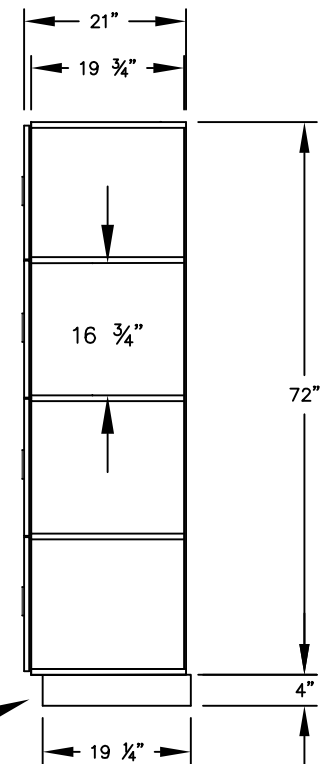

(NOTE: DESIGNER LOCKER SHOWN WITHOUT SIDE PANEL OR SLOPING HOOD. PLEASE ORDER SEPARATELY.)

MODEL #18-24361
18" WIDE FOUR TIER
DESIGNER WOOD LOCKER – 3 WIDE

(12) LOCKER COMPARTMENTS
 EACH COMPARTMENT:
 16-3/4" W x 17" H x 19-3/4" D

SIDE VIEW

(BASES ARE MADE OF INDUSTRIAL GRADE PARTICLEBOARD AND ARE COVERED IN A DURABLE BLACK LAMINATE. PLEASE SET BASE TO ALLOW 5/8" BETWEEN THE BACK OF THE LOCKER AND THE WALL FOR AIR VENTILATION.)

MODEL #18-24361

18" WIDE FOUR TIER
 DESIGNER WOOD LOCKER
 SIX FEET HIGH (ADD 4" FOR BASE)

AVAILABLE FINISHES: GRAY, BLUE, BLACK,
 MAPLE, CHERRY OR MAHOGANY

DRAWN: 3/2020

Established in 1936, Salsbury Industries is the industry leader in manufacturing and distributing quality lockers.