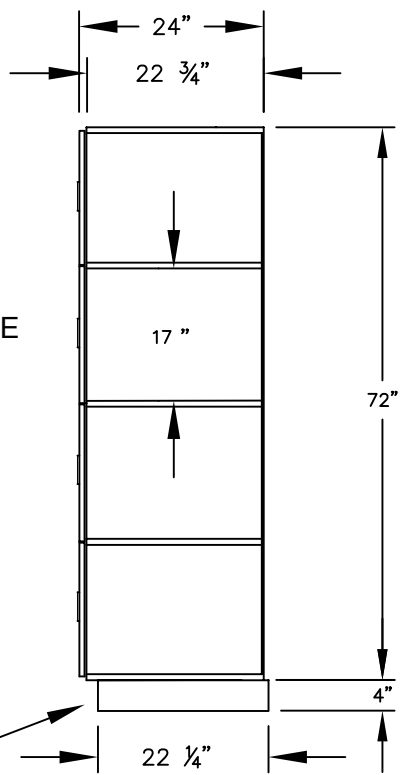

(NOTE: DESIGNER LOCKER SHOWN WITHOUT SIDE PANEL OR SLOPING HOOD. PLEASE ORDER SEPARATELY.)

MODEL #18-24364
18" WIDE FOUR TIER
DESIGNER WOOD LOCKER – 3 WIDE

(12) LOCKER COMPARTMENTS
 EACH COMPARTMENT:
 16-3/4" W x 17" H x 22-3/4" D

SIDE VIEW

(BASES ARE MADE OF INDUSTRIAL GRADE PARTICLEBOARD AND ARE COVERED IN A DURABLE BLACK LAMINATE. PLEASE SET BASE TO ALLOW 5/8" BETWEEN THE BACK OF THE LOCKER AND THE WALL FOR AIR VENTILATION.)

MODEL #18-24364

18" WIDE FOUR TIER
 DESIGNER WOOD LOCKER
 SIX FEET HIGH (ADD 4" FOR BASE)

AVAILABLE FINISHES: GRAY, BLUE, BLACK,
 MAPLE, CHERRY OR MAHOGANY

DRAWN: 5/2024

Established in 1936, Salsbury Industries is the industry leader in manufacturing and distributing quality lockers.