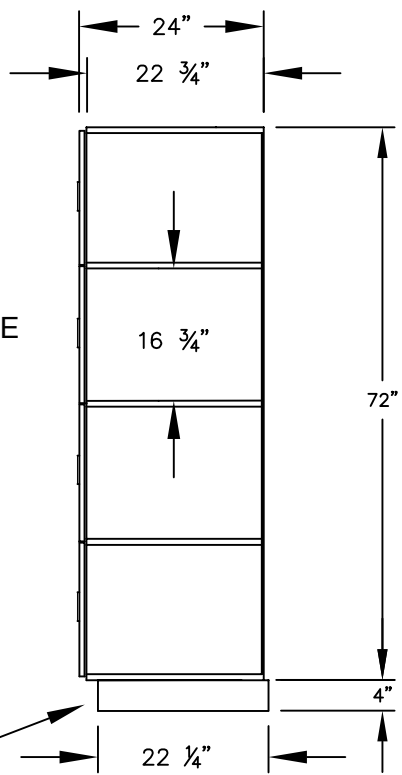

(NOTE: DESIGNER LOCKER SHOWN WITHOUT SIDE PANEL OR SLOPING HOOD. PLEASE ORDER SEPARATELY.)

**MODEL #18-24364
18" WIDE FOUR TIER
DESIGNER WOOD LOCKER – 3 WIDE**

(12) LOCKER COMPARTMENTS
EACH COMPARTMENT:
16-3/4" W x 17" H x 22-3/4" D

SIDE VIEW

(BASES ARE MADE OF INDUSTRIAL GRADE PARTICLEBOARD AND ARE COVERED IN A DURABLE BLACK LAMINATE. PLEASE SET BASE TO ALLOW 5/8" BETWEEN THE BACK OF THE LOCKER AND THE WALL FOR AIR VENTILATION.)

MODEL #18-24364

18" WIDE FOUR TIER
DESIGNER WOOD LOCKER
SIX FEET HIGH (ADD 4" FOR BASE)

AVAILABLE FINISHES: GRAY, BLUE, BLACK,
MAPLE, CHERRY OR MAHOGANY

DRAWN: 3/2020

Established in 1936, Salsbury Industries is the industry leader in manufacturing and distributing quality lockers.