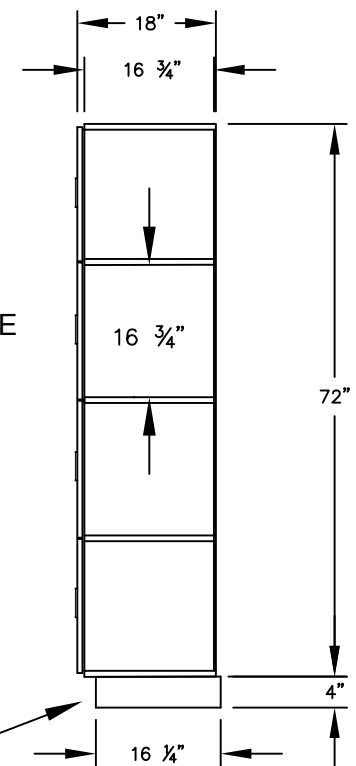

(NOTE: DESIGNER LOCKER SHOWN WITHOUT SIDE PANEL OR SLOPING HOOD. PLEASE ORDER SEPARATELY.)

MODEL #18-24368
18" WIDE FOUR TIER
DESIGNER WOOD LOCKER – 3 WIDE

(12) LOCKER COMPARTMENTS
 EACH COMPARTMENT:
 16-3/4" W x 17" H x 16-3/4" D

SIDE VIEW

(BASES ARE MADE OF INDUSTRIAL GRADE PARTICLEBOARD AND ARE COVERED IN A DURABLE BLACK LAMINATE. PLEASE SET BASE TO ALLOW 5/8" BETWEEN THE BACK OF THE LOCKER AND THE WALL FOR AIR VENTILATION.)

MODEL #18-24368

18" WIDE FOUR TIER
 DESIGNER WOOD LOCKER
 SIX FEET HIGH (ADD 4" FOR BASE)

AVAILABLE FINISHES: GRAY, BLUE, BLACK,
 MAPLE, CHERRY OR MAHOGANY

DRAWN: 3/2020

Established in 1936, Salsbury Industries is the industry leader in manufacturing and distributing quality lockers.