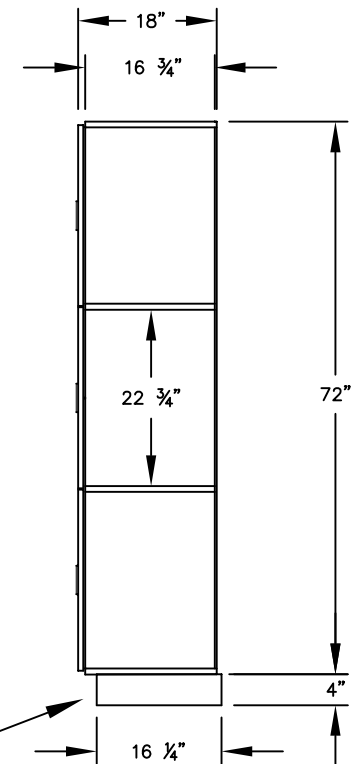

(NOTE: DESIGNER LOCKER SHOWN WITHOUT SIDE PANEL OR SLOPING HOOD. PLEASE ORDER SEPARATELY.)

MODEL #23168
15" WIDE TRIPLE TIER
DESIGNER WOOD LOCKER – 1 WIDE

(3) LOCKER COMPARTMENTS
 EACH COMPARTMENT:
 13-3/4" W x 22-3/4" H x 16-3/4" D

SIDE VIEW

(BASES ARE MADE OF INDUSTRIAL GRADE PARTICLEBOARD AND ARE COVERED IN A DURABLE BLACK LAMINATE. PLEASE SET BASE TO ALLOW 5/8" BETWEEN THE BACK OF THE LOCKER AND THE WALL FOR AIR VENTILATION.)

MODEL #23168

15" WIDE TRIPLE TIER
 DESIGNER WOOD LOCKER
 SIX FEET HIGH (ADD 4" FOR BASE)

AVAILABLE FINISHES: GRAY, BLUE, BLACK,
 MAPLE, CHERRY OR MAHOGANY

DRAWN: 3/2020

Established in 1936, Salsbury Industries is the industry leader in manufacturing and distributing quality lockers.