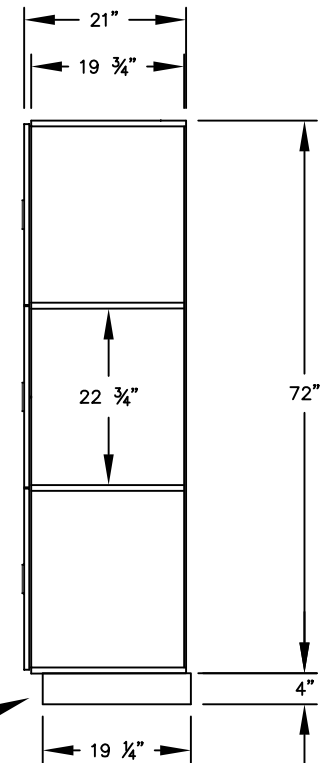

(NOTE: DESIGNER LOCKER SHOWN WITHOUT SIDE PANEL OR SLOPING HOOD. PLEASE ORDER SEPARATELY.)

MODEL #23361
15" WIDE TRIPLE TIER
DESIGNER WOOD LOCKER – 3 WIDE

(9) LOCKER COMPARTMENTS
EACH COMPARTMENT:
13-3/4" W x 22-3/4" H x 19-3/4" D

(BASES ARE MADE OF INDUSTRIAL GRADE PARTICLEBOARD AND ARE COVERED IN A DURABLE BLACK LAMINATE. PLEASE SET BASE TO ALLOW 5/8" BETWEEN THE BACK OF THE LOCKER AND THE WALL FOR AIR VENTILATION.)

SIDE VIEW

MODEL #23361

15" WIDE TRIPLE TIER
DESIGNER WOOD LOCKER
SIX FEET HIGH (ADD 4" FOR BASE)

AVAILABLE FINISHES: GRAY, BLUE, BLACK,
MAPLE, CHERRY OR MAHOGANY

DRAWN: 5/2024

Established in 1936, Salsbury Industries is the industry leader in manufacturing and distributing quality lockers.