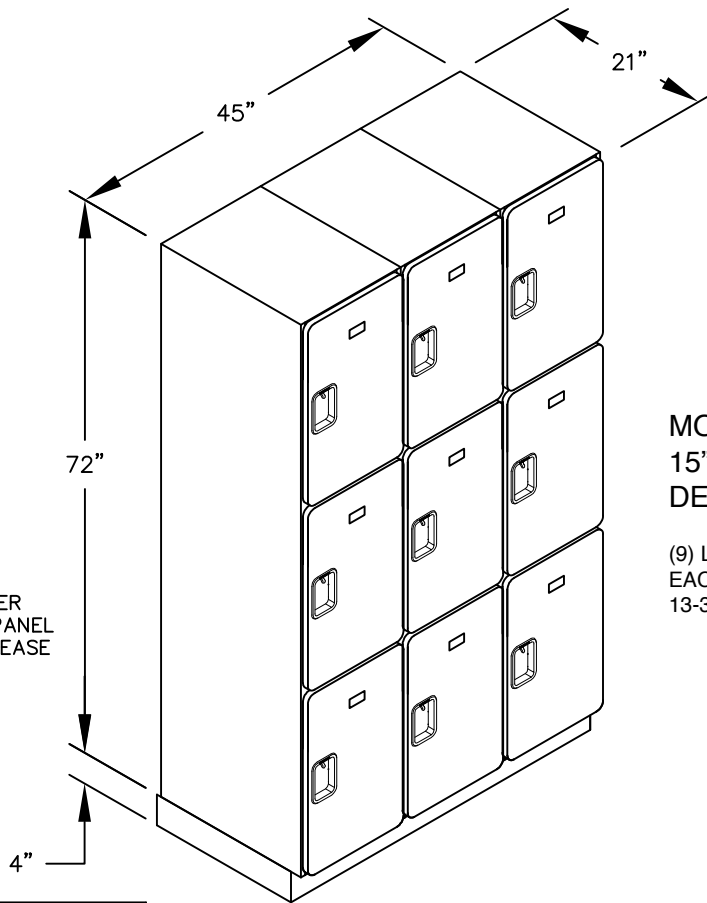

(NOTE: DESIGNER LOCKER SHOWN WITHOUT SIDE PANEL OR SLOPING HOOD. PLEASE ORDER SEPARATELY.)

MODEL #23361
15" WIDE TRIPLE TIER
DESIGNER WOOD LOCKER – 3 WIDE

(9) LOCKER COMPARTMENTS
EACH COMPARTMENT:
13-3/4" W x 22-3/4" H x 19-3/4" D

(BASES ARE MADE OF INDUSTRIAL GRADE PARTICLEBOARD AND ARE COVERED IN A DURABLE BLACK LAMINATE. PLEASE SET BASE TO ALLOW 5/8" BETWEEN THE BACK OF THE LOCKER AND THE WALL FOR AIR VENTILATION.)

SIDE VIEW

MODEL #23361

15" WIDE TRIPLE TIER
DESIGNER WOOD LOCKER
SIX FEET HIGH (ADD 4" FOR BASE)

AVAILABLE FINISHES: GRAY, BLUE, BLACK,
MAPLE, CHERRY OR MAHOGANY

DRAWN: 5/2024

Established in 1936, Salsbury Industries is the industry leader in manufacturing and distributing quality lockers.