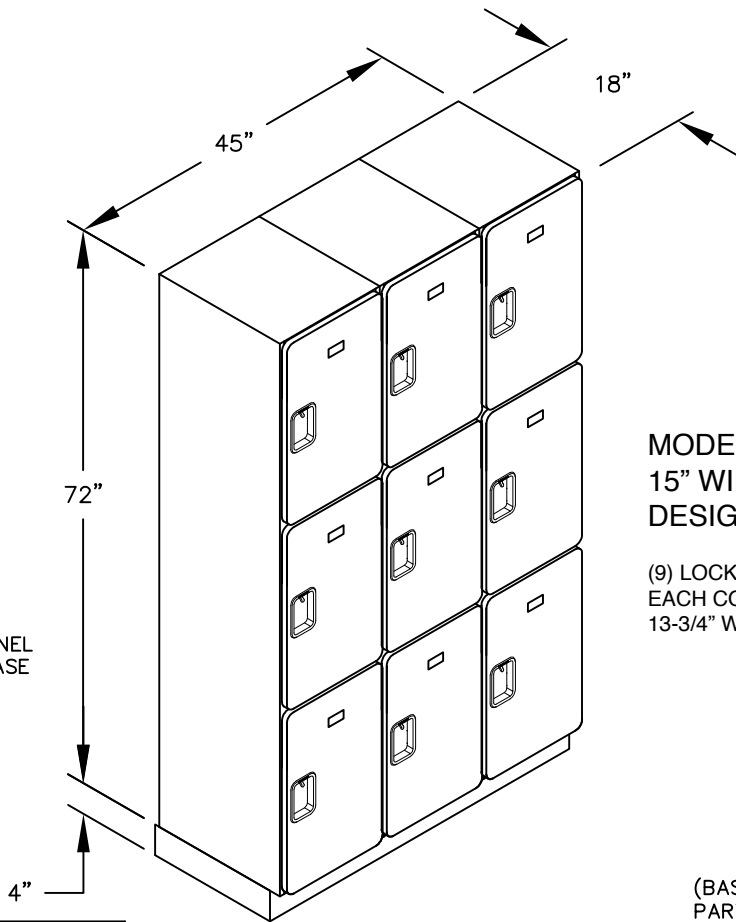

(NOTE: DESIGNER LOCKER SHOWN WITHOUT SIDE PANEL OR SLOPING HOOD. PLEASE ORDER SEPARATELY.)

MODEL #23368
15" WIDE TRIPLE TIER
DESIGNER WOOD LOCKER – 3 WIDE

(9) LOCKER COMPARTMENTS
 EACH COMPARTMENT:
 13-3/4" W x 22-3/4" H x 16-3/4" D

(BASES ARE MADE OF INDUSTRIAL GRADE PARTICLEBOARD AND ARE COVERED IN A DURABLE BLACK LAMINATE. PLEASE SET BASE TO ALLOW 5/8" BETWEEN THE BACK OF THE LOCKER AND THE WALL FOR AIR VENTILATION.)

SIDE VIEW

MODEL #23368

15" WIDE TRIPLE TIER
 DESIGNER WOOD LOCKER
 SIX FEET HIGH (ADD 4" FOR BASE)

AVAILABLE FINISHES: GRAY, BLUE, BLACK,
 MAPLE, CHERRY OR MAHOGANY

DRAWN: 5/2024

Established in 1936, Salsbury Industries is the industry leader in manufacturing and distributing quality lockers.