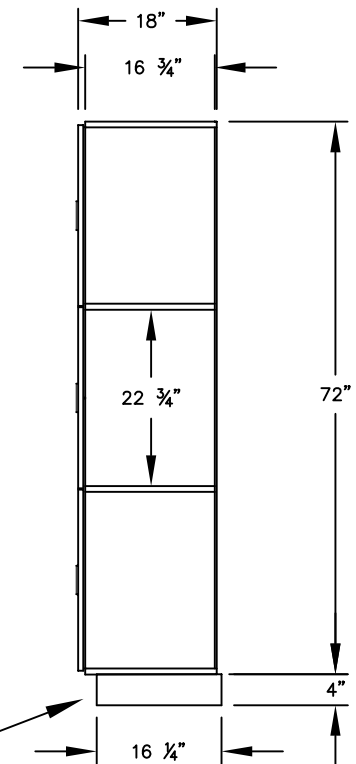

(NOTE: DESIGNER LOCKER SHOWN WITHOUT SIDE PANEL OR SLOPING HOOD. PLEASE ORDER SEPARATELY.)

MODEL #23368
15" WIDE TRIPLE TIER
DESIGNER WOOD LOCKER – 3 WIDE

(9) LOCKER COMPARTMENTS
 EACH COMPARTMENT:
 13-3/4" W x 22-3/4" H x 16-3/4" D

(BASES ARE MADE OF INDUSTRIAL GRADE PARTICLEBOARD AND ARE COVERED IN A DURABLE BLACK LAMINATE. PLEASE SET BASE TO ALLOW 5/8" BETWEEN THE BACK OF THE LOCKER AND THE WALL FOR AIR VENTILATION.)

SIDE VIEW

MODEL #23368

15" WIDE TRIPLE TIER
 DESIGNER WOOD LOCKER
 SIX FEET HIGH (ADD 4" FOR BASE)

AVAILABLE FINISHES: GRAY, BLUE, BLACK,
 MAPLE, CHERRY OR MAHOGANY

DRAWN: 5/2024

Established in 1936, Salsbury Industries is the industry leader in manufacturing and distributing quality lockers.