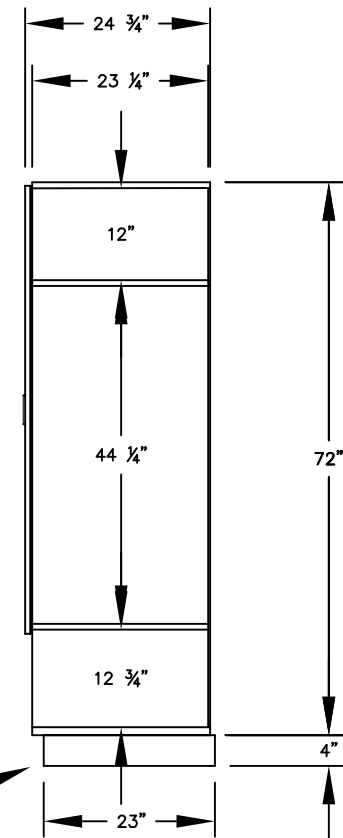

MODEL #30074
 24" WIDE DESIGNER WOOD
 GEAR LOCKER WITH
 RECESSED HASPS

OVERALL DIMENSIONS:
 24" W x 72" H x 24-3/4" D

SIDE VIEW

(BASES ARE MADE OF INDUSTRIAL GRADE PARTICLEBOARD AND ARE COVERED IN A DURABLE BLACK LAMINATE. PLEASE SET BASE TO ALLOW 5/8" BETWEEN THE BACK OF THE LOCKER AND THE WALL FOR AIR VENTILATION.)

MODEL #30074

24" WIDE DESIGNER WOOD
 GEAR LOCKER
 WITH RECESSED HASPS
 SIX FEET HIGH (ADD 4" FOR BASE)

AVAILABLE FINISHES: GRAY, BLUE, BLACK,
 MAPLE, CHERRY OR MAHOGANY

DRAWN: 1/2025

Established in 1936, Salsbury Industries is the industry leader in manufacturing and distributing quality lockers.