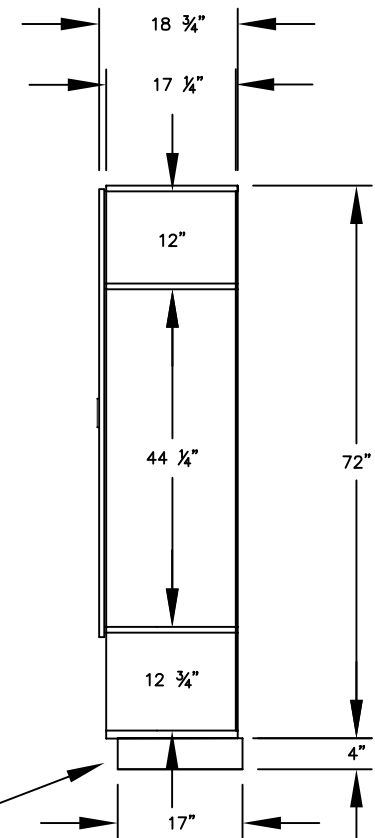

MODEL #30078
 24" WIDE DESIGNER WOOD
 GEAR LOCKER WITH
 RECESSED HASPS

OVERALL DIMENSIONS:
 24" W x 72" H x 18-3/4" D

SIDE VIEW

(BASES ARE MADE OF INDUSTRIAL GRADE PARTICLEBOARD AND ARE COVERED IN A DURABLE BLACK LAMINATE. PLEASE SET BASE TO ALLOW 5/8" BETWEEN THE BACK OF THE LOCKER AND THE WALL FOR AIR VENTILATION.)

MODEL #30078

24" WIDE DESIGNER WOOD
 GEAR LOCKER
 WITH RECESSED HASPS
 SIX FEET HIGH (ADD 4" FOR BASE)

AVAILABLE FINISHES: GRAY, BLUE, BLACK,
 MAPLE, CHERRY OR MAHOGANY

DRAWN: 1/2025

Established in 1936, Salsbury Industries is the industry leader in manufacturing and distributing quality lockers.