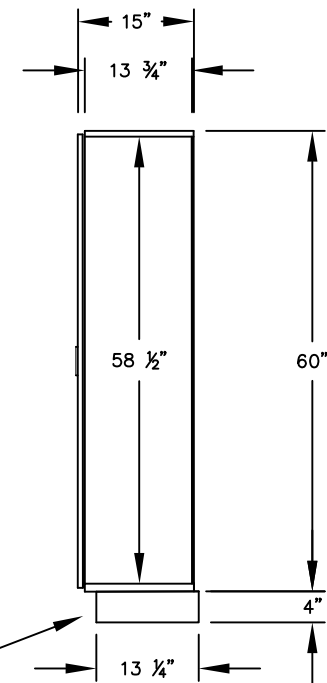

(NOTE: DESIGNER LOCKER SHOWN WITHOUT SIDE PANEL OR SLOPING HOOD. PLEASE ORDER SEPARATELY.)

MODEL #31155
12" WIDE SINGLE TIER
DESIGNER WOOD LOCKER – 1 WIDE

(1) LOCKER COMPARTMENT
 EACH COMPARTMENT:
 10-3/4" W x 58-1/2" H x 13-3/4" D

SIDE VIEW

(BASES ARE MADE OF INDUSTRIAL GRADE PARTICLEBOARD AND ARE COVERED IN A DURABLE BLACK LAMINATE. PLEASE SET BASE TO ALLOW 5/8" BETWEEN THE BACK OF THE LOCKER AND THE WALL FOR AIR VENTILATION.)

MODEL #31155

12" WIDE SINGLE TIER
 DESIGNER WOOD LOCKER
 FIVE FEET HIGH (ADD 4" FOR BASE)

AVAILABLE FINISHES: GRAY, BLUE, BLACK,
 MAPLE, CHERRY OR MAHOGANY

DRAWN: 3/2020

Established in 1936, Salsbury Industries is the industry leader in manufacturing and distributing quality lockers.