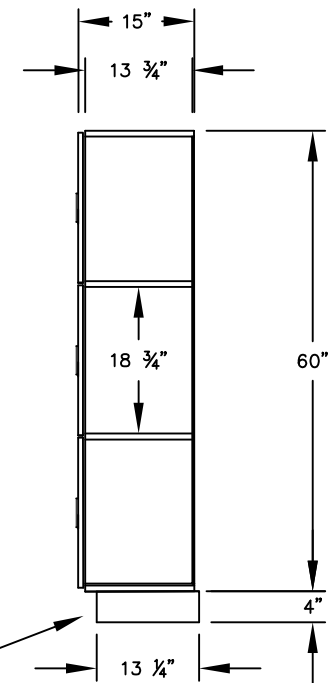

(NOTE: DESIGNER LOCKER SHOWN WITHOUT SIDE PANEL OR SLOPING HOOD. PLEASE ORDER SEPARATELY.)

MODEL #33155
12" WIDE TRIPLE TIER
DESIGNER WOOD LOCKER – 1 WIDE
WITH RECESSED HASPS

(3) LOCKER COMPARTMENTS
 EACH COMPARTMENT:
 10-3/4" W x 18-3/4" H x 13-3/4" D

SIDE VIEW

(BASES ARE MADE OF INDUSTRIAL GRADE PARTICLEBOARD AND ARE COVERED IN A DURABLE BLACK LAMINATE. PLEASE SET BASE TO ALLOW 5/8" BETWEEN THE BACK OF THE LOCKER AND THE WALL FOR AIR VENTILATION.)

MODEL #33155

12" WIDE TRIPLE TIER
 DESIGNER WOOD LOCKER
 WITH RECESSED HASPS
 FIVE FEET HIGH (ADD 4" FOR BASE)

AVAILABLE FINISHES: GRAY, BLUE,
 BLACK, MAPLE, CHERRY OR MAHOGANY

DRAWN: 1/2025

Established in 1936, Salsbury Industries is the industry leader in manufacturing and distributing quality lockers.