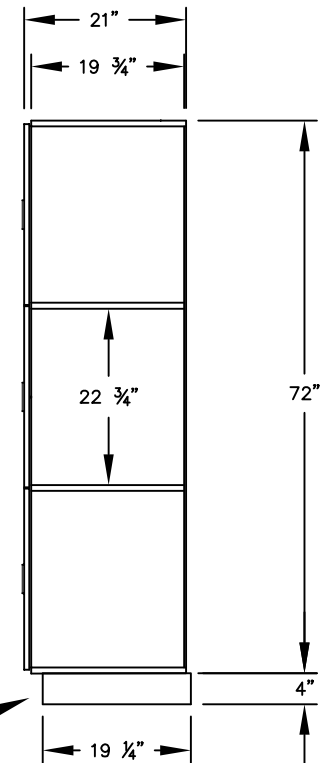

(NOTE: DESIGNER LOCKER SHOWN WITHOUT SIDE PANEL OR SLOPING HOOD. PLEASE ORDER SEPARATELY.)

MODEL #33161
12" WIDE TRIPLE TIER
DESIGNER WOOD LOCKER – 1 WIDE
WITH RECESSED HASPS

(3) LOCKER COMPARTMENTS
 EACH COMPARTMENT:
 10-3/4" W x 22-3/4" H x 19-3/4" D

SIDE VIEW

(BASES ARE MADE OF INDUSTRIAL GRADE PARTICLEBOARD AND ARE COVERED IN A DURABLE BLACK LAMINATE. PLEASE SET BASE TO ALLOW 5/8" BETWEEN THE BACK OF THE LOCKER AND THE WALL FOR AIR VENTILATION.)

MODEL #33161

12" WIDE TRIPLE TIER
 DESIGNER WOOD LOCKER
 WITH RECESSED HASPS
 SIX FEET HIGH (ADD 4" FOR BASE)

AVAILABLE FINISHES: GRAY, BLUE,
 BLACK, MAPLE, CHERRY OR MAHOGANY

DRAWN: 1/2025

Established in 1936, Salsbury Industries is the industry leader in manufacturing and distributing quality lockers.