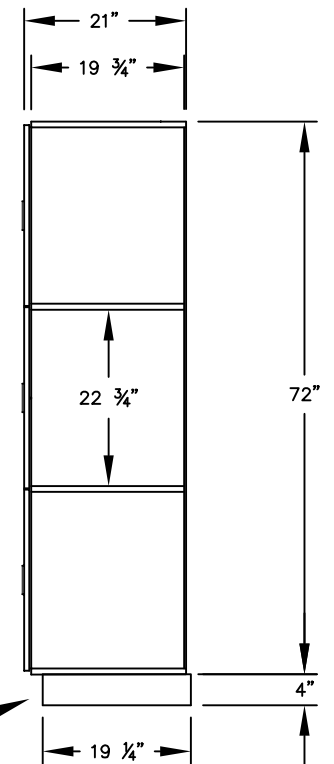

(NOTE: DESIGNER LOCKER SHOWN WITHOUT SIDE PANEL OR SLOPING HOOD. PLEASE ORDER SEPARATELY.)

**MODEL #33161
12" WIDE TRIPLE TIER
DESIGNER WOOD LOCKER – 1 WIDE**

(3) LOCKER COMPARTMENTS
EACH COMPARTMENT:
10-3/4" W x 22-3/4" H x 19-3/4" D

SIDE VIEW

(BASES ARE MADE OF INDUSTRIAL GRADE PARTICLEBOARD AND ARE COVERED IN A DURABLE BLACK LAMINATE. PLEASE SET BASE TO ALLOW 5/8" BETWEEN THE BACK OF THE LOCKER AND THE WALL FOR AIR VENTILATION.)

MODEL #33161

12" WIDE TRIPLE TIER
DESIGNER WOOD LOCKER
SIX FEET HIGH (ADD 4" FOR BASE)

AVAILABLE FINISHES: GRAY, BLUE, BLACK,
MAPLE, CHERRY OR MAHOGANY

DRAWN: 3/2020

Established in 1936, Salsbury Industries is the industry leader in manufacturing and distributing quality lockers.