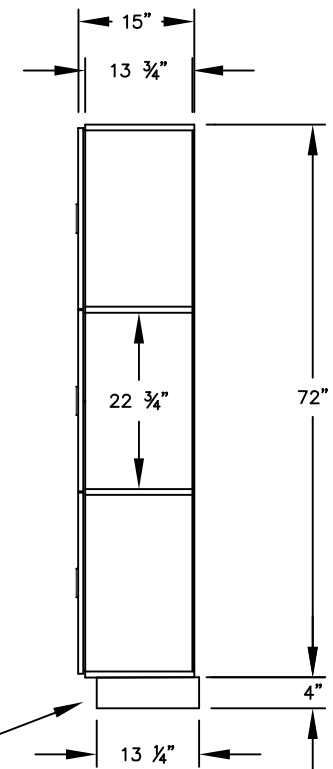

(NOTE: DESIGNER LOCKER SHOWN WITHOUT SIDE PANEL OR SLOPING HOOD. PLEASE ORDER SEPARATELY.)

MODEL #33165
 12" WIDE TRIPLE TIER
 DESIGNER WOOD LOCKER – 1 WIDE
 WITH RECESSED HASPS

(3) LOCKER COMPARTMENTS
 EACH COMPARTMENT:
 10-3/4" W x 22-3/4" H x 13-3/4" D

SIDE VIEW

(BASES ARE MADE OF INDUSTRIAL GRADE PARTICLEBOARD AND ARE COVERED IN A DURABLE BLACK LAMINATE. PLEASE SET BASE TO ALLOW 5/8" BETWEEN THE BACK OF THE LOCKER AND THE WALL FOR AIR VENTILATION.)

MODEL #33165

12" WIDE TRIPLE TIER
 DESIGNER WOOD LOCKER
 WITH RECESSED HASPS
 SIX FEET HIGH (ADD 4" FOR BASE)

AVAILABLE FINISHES: GRAY, BLUE,
 BLACK, MAPLE, CHERRY OR MAHOGANY

DRAWN: 1/2025

Established in 1936, Salsbury Industries is the industry leader in manufacturing and distributing quality lockers.